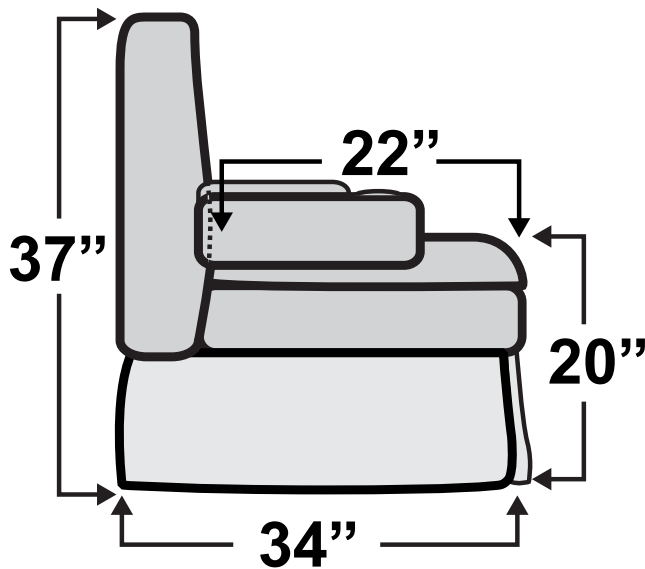

Dakota Sofa Bed

Measurements & Seat Dimensions

Minimum Distance Required from Wall: **2.5"**