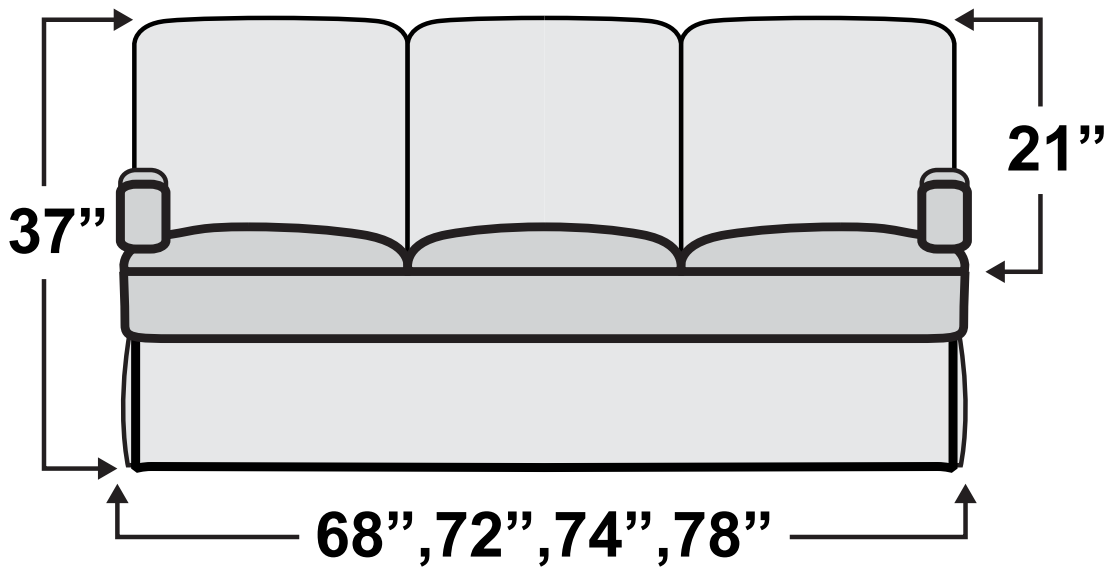

Dakota Sofa Bed

Measurements & Seat Dimensions

Minimum Distance Required from Wall: **2.5"**