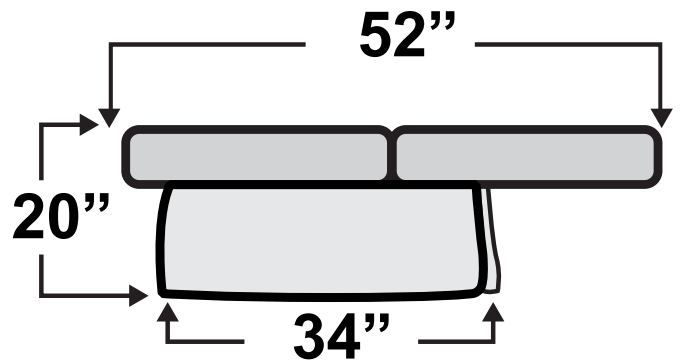

Dakota Sofa Bed

Measurements & Seat Dimensions

Minimum Distance Required from Wall: **2.5"**