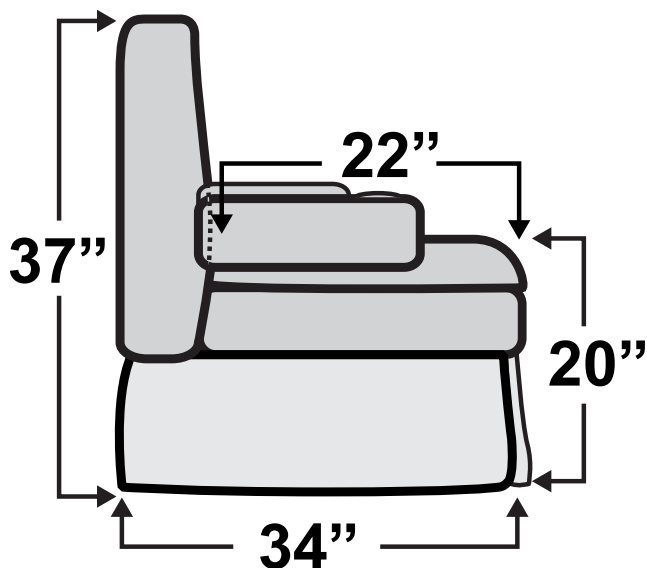

Dakota Sofa Bed

Measurements & Seat Dimensions

Minimum Distance Required from Wall: **2.5"**