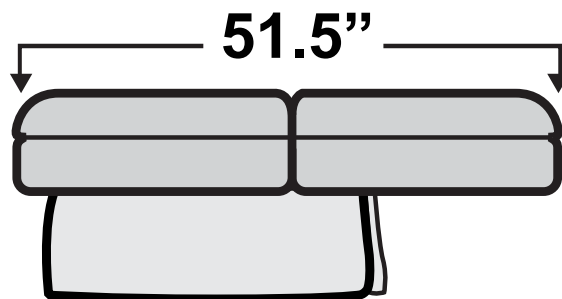

Dakota Sofa Bed

Measurements & Seat Dimensions

Minimum Distance Required from Wall: **2.5"**