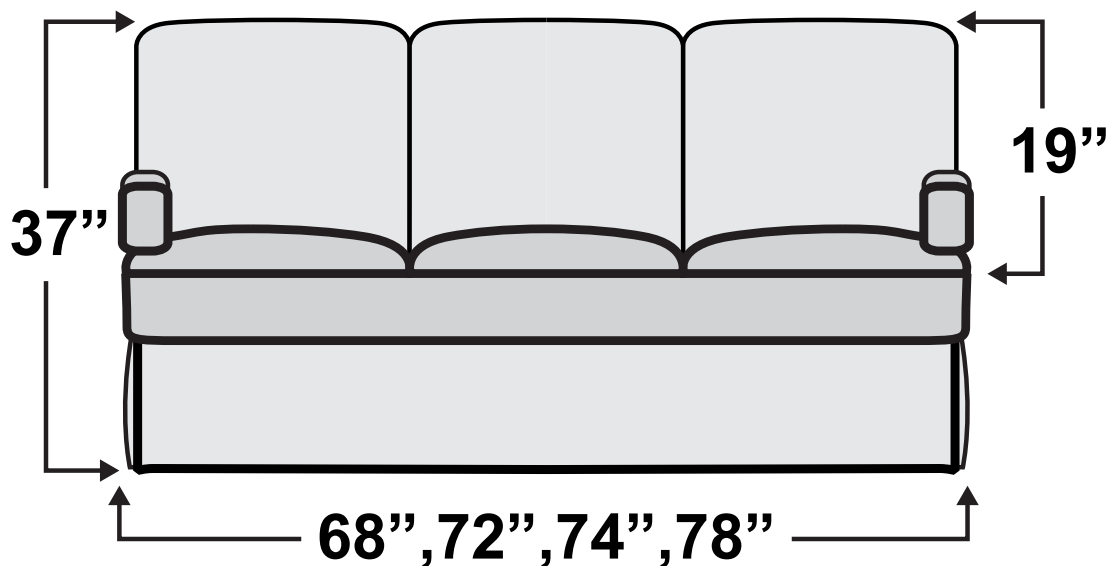

Dakota Sofa Bed

Measurements & Seat Dimensions

Minimum Distance Required from Wall: **2.5"**