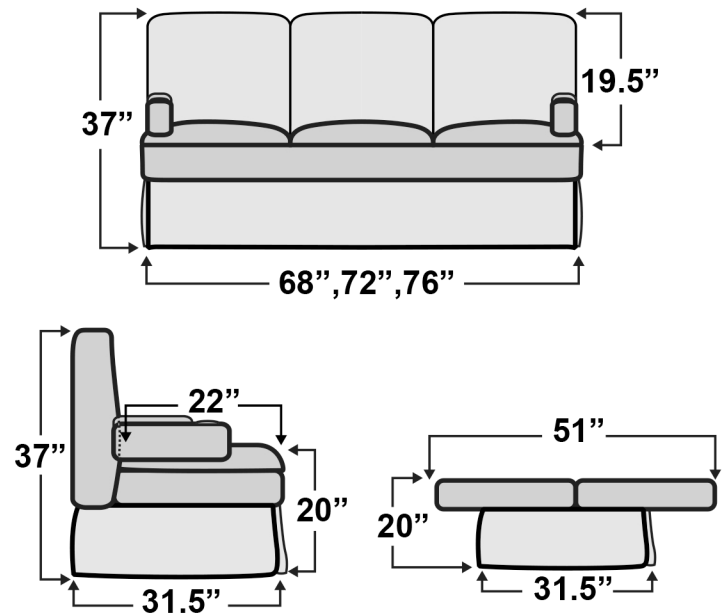

### De Leon Captain Chair

Measurements & Seat Dimensions

### De Leon Swivel Recliner

Measurements & Seat Dimensions

Minimum Distance Required from Wall: 5"

### Livingston Dinette

Measurements & Seat Dimensions

### Belmont Sofa bed

Measurements & Seat Dimensions

Minimum Distance Required from Wall: 3"