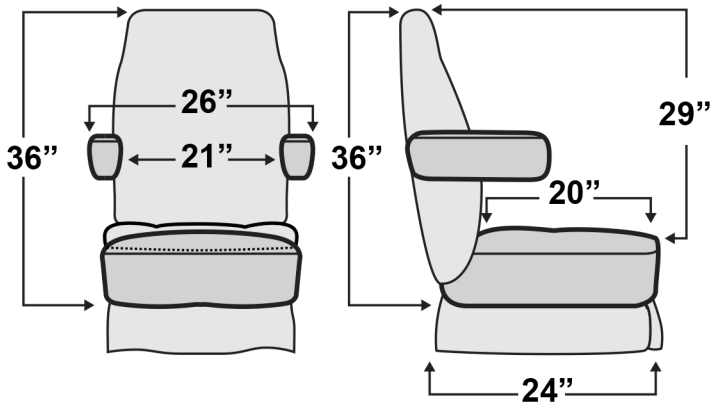

### De Leon Captain Chair

Measurements & Seat Dimensions

### De Leon Swivel Recliner

Measurements & Seat Dimensions

Minimum Distance Required from Wall: 5"

### Livingston Dinette

Measurements & Seat Dimensions

### Belmont Sofa bed

Measurements & Seat Dimensions

Minimum Distance Required from Wall: 3"