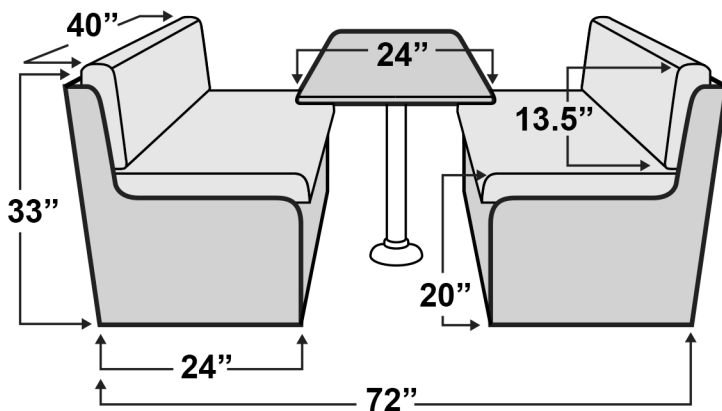

### De Leon Captain Chair

Measurements & Seat Dimensions

### De Leon Swivel Recliner

Measurements & Seat Dimensions

Minimum Distance Required from Wall: 5"

### Livingston Dinette

Measurements & Seat Dimensions

### Belmont Sofa bed

Measurements & Seat Dimensions

Minimum Distance Required from Wall: 3"