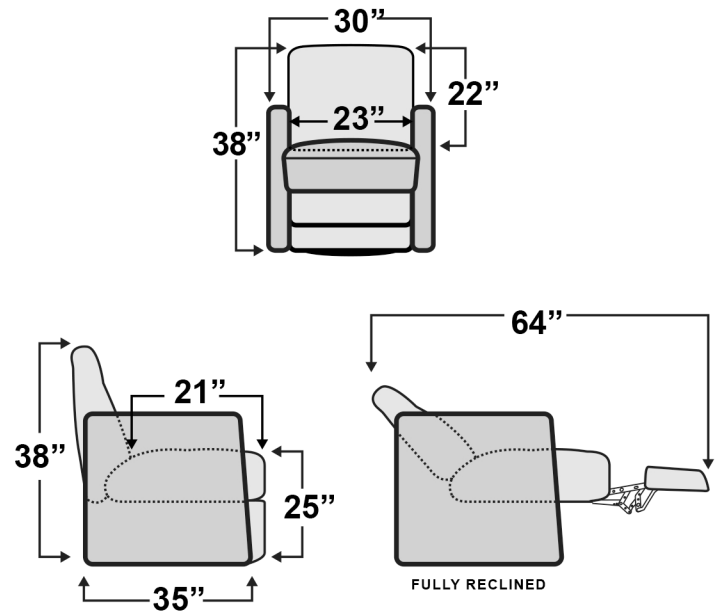

### De Leon Captain Chair

Measurements & Seat Dimensions

### De Leon Swivel Recliner

Measurements & Seat Dimensions

Minimum Distance Required from Wall: 5"

### Livingston Dinette

Measurements & Seat Dimensions

### Belmont Sofa bed

Measurements & Seat Dimensions

Minimum Distance Required from Wall: 3"