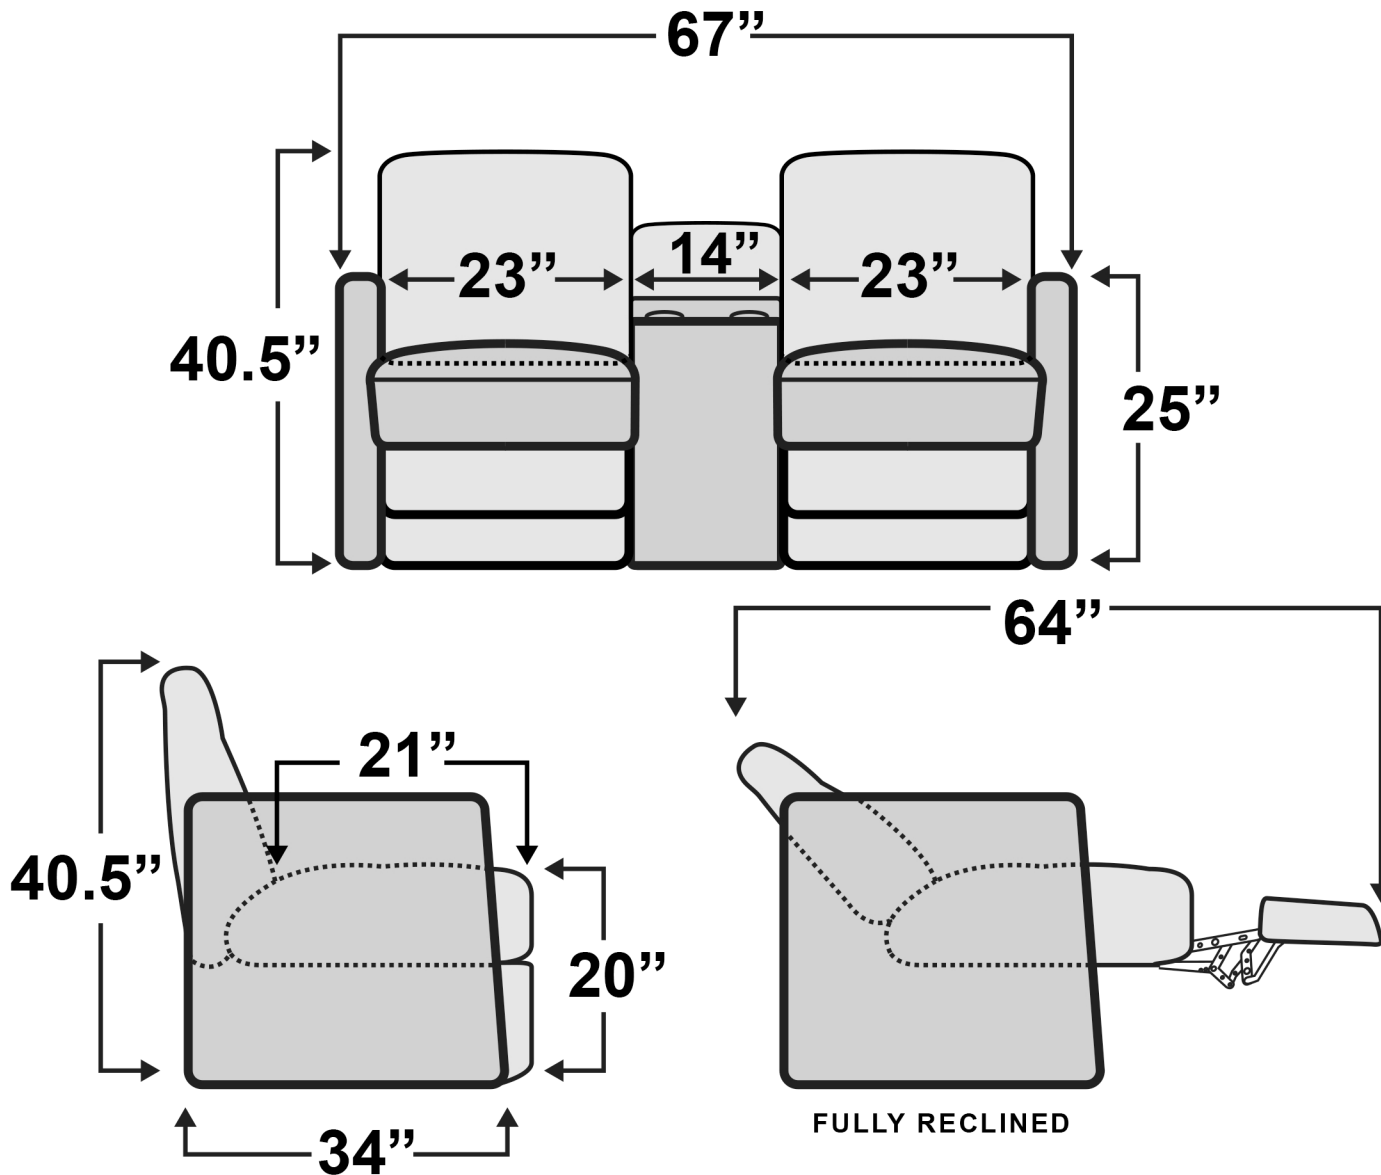

## Concord Double Recliner with Console

Measurements & Seat Dimensions

Minimum Distance Required from Wall: **4.5"**