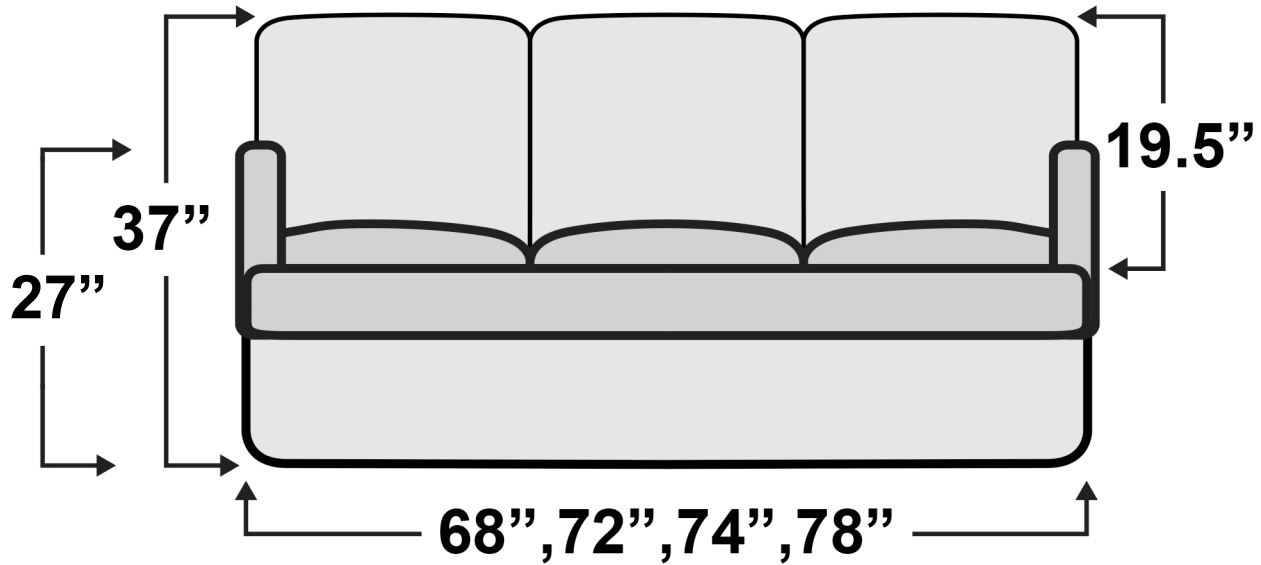

Colorado Sofa Bed

Measurements & Seat Dimensions

Minimum Distance Required from Wall: **2"**