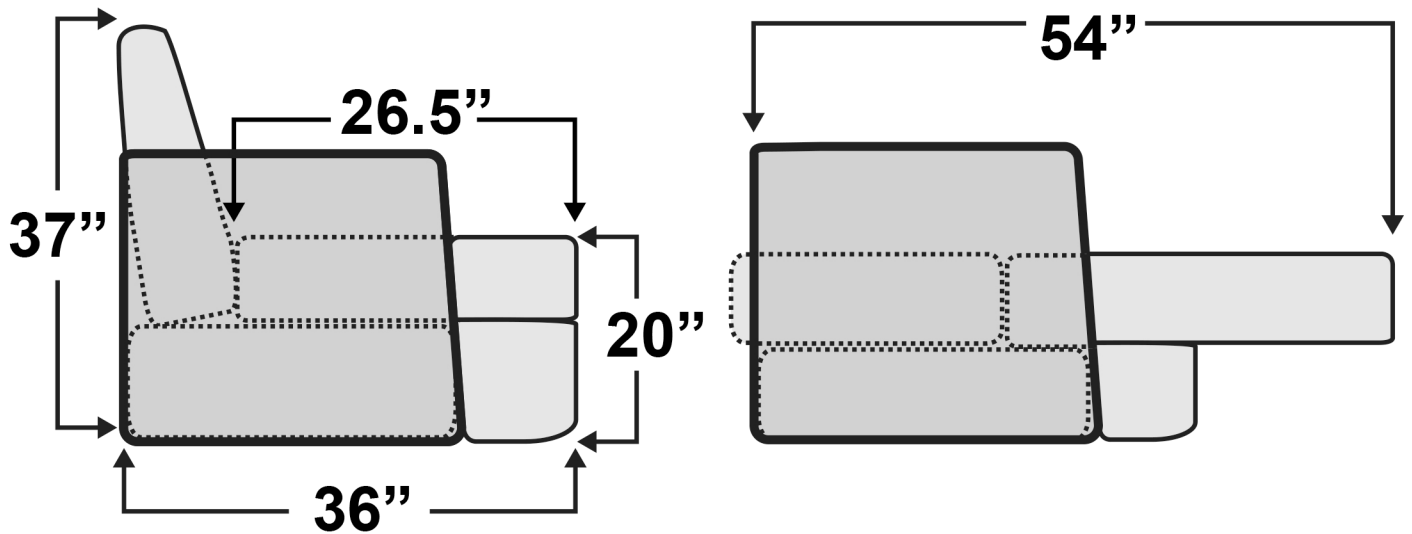

Colorado Sofa Bed

Measurements & Seat Dimensions

Minimum Distance Required from Wall: **2"**