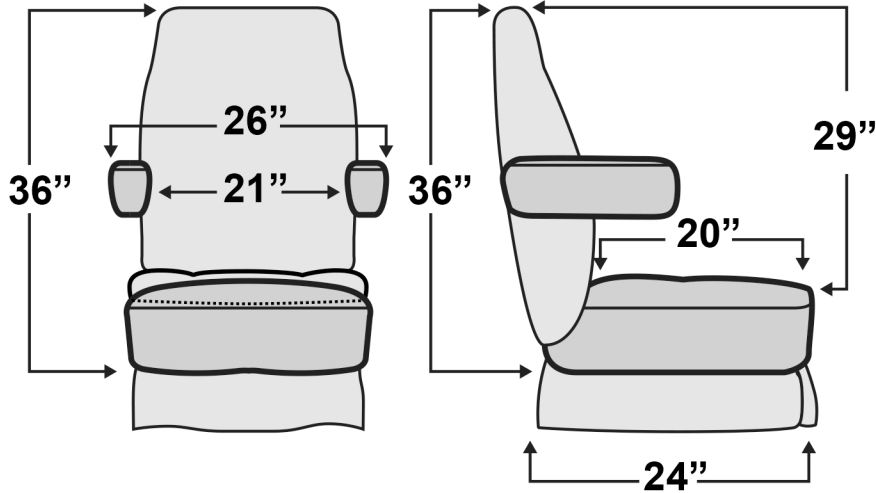

CHARIOT PACKAGE

De Leon Captain Chair

Measurements & Seat Dimensions

De Leon Double Recliner

Measurements & Seat Dimensions

Minimum Distance Required from Wall: **4.5"**