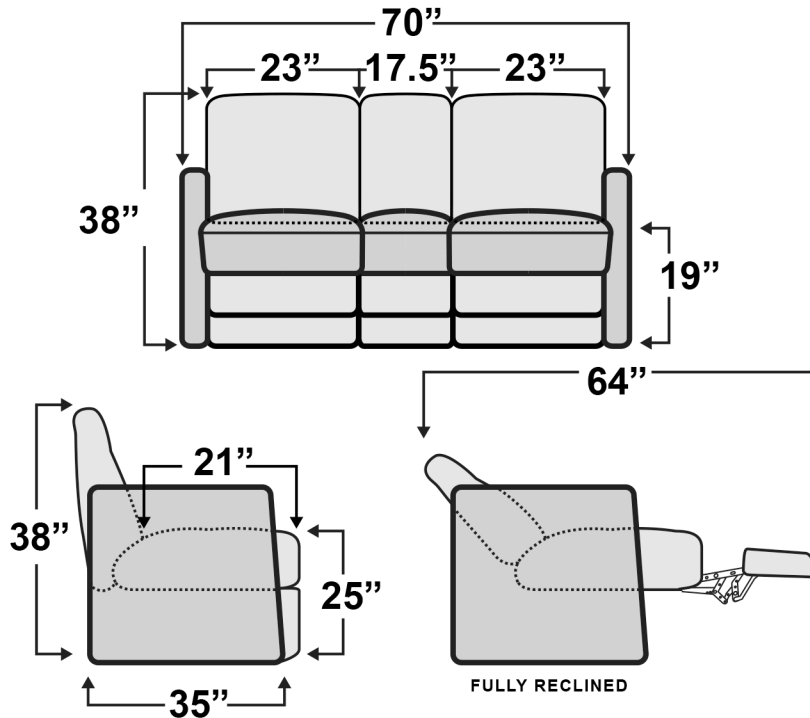

CHARIOT PACKAGE

De Leon Captain Chair

Measurements & Seat Dimensions

De Leon Double Recliner

Measurements & Seat Dimensions

Minimum Distance Required from Wall: **4.5"**