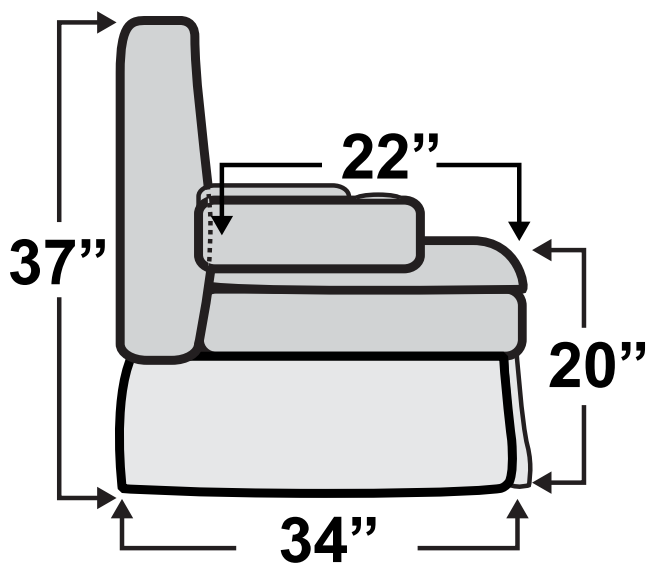

Cambria RV Sofa Bed

Measurements & Seat Dimensions

Minimum Distance Required from Wall: **2.5"**