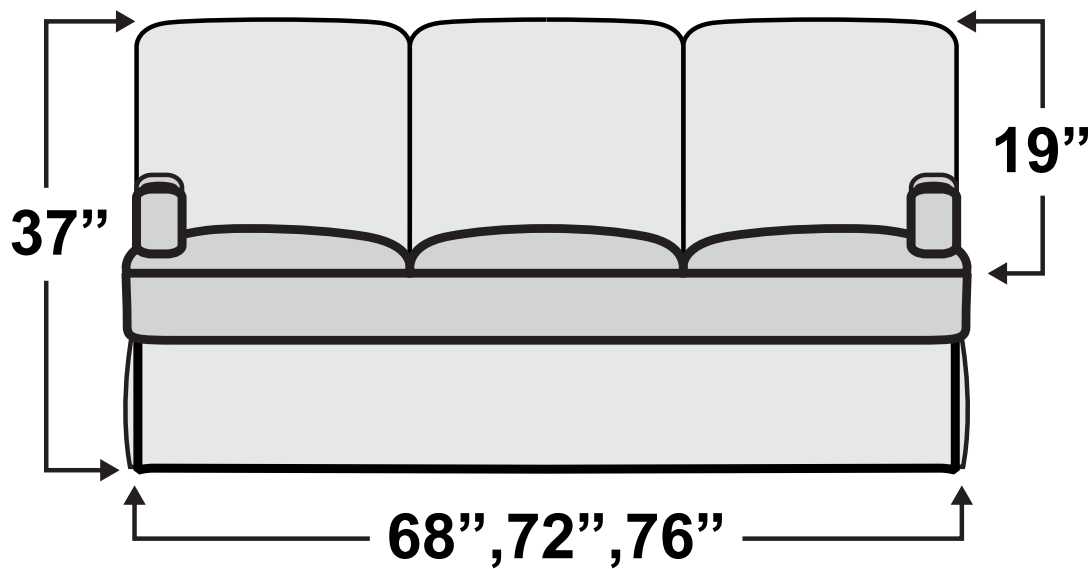

Cambria RV Sofa Bed

Measurements & Seat Dimensions

Minimum Distance Required from Wall: **2.5"**