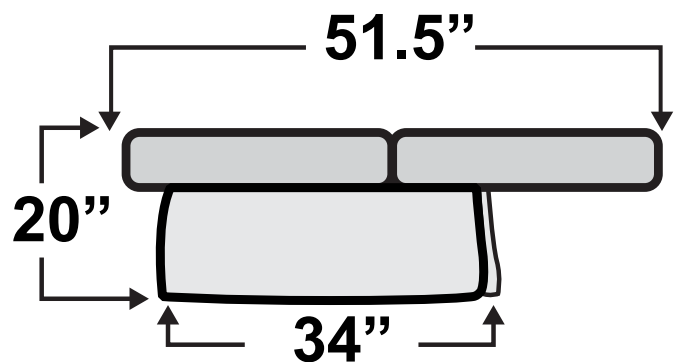

Cambria RV Sofa Bed

Measurements & Seat Dimensions

Minimum Distance Required from Wall: **2.5"**