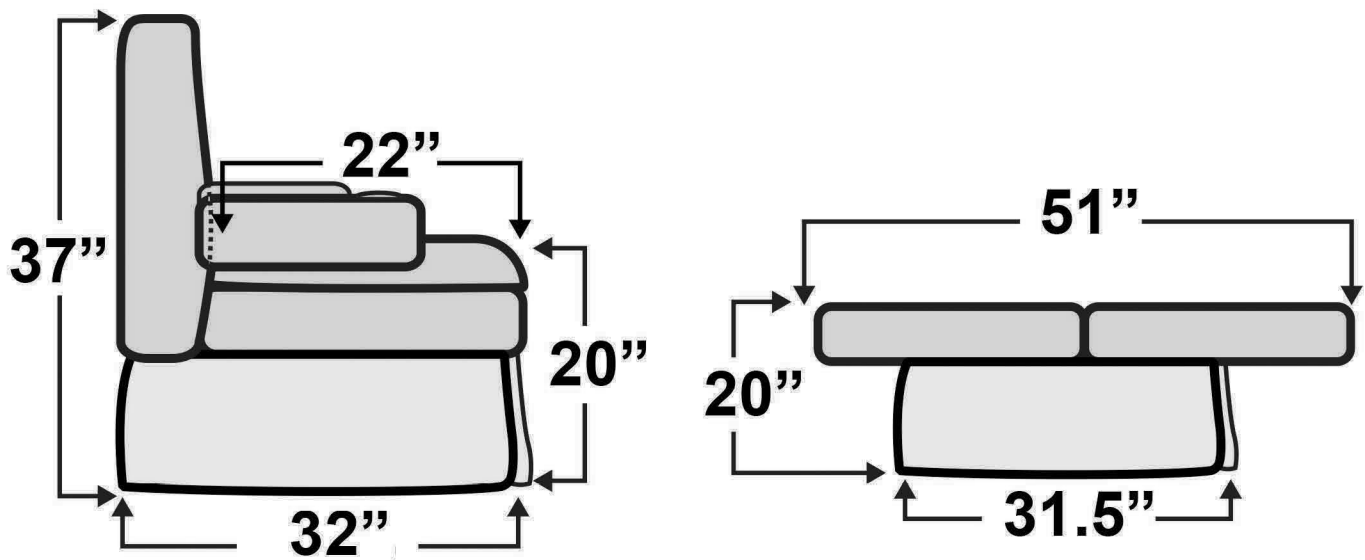

Belvedere Sofa

Measurements & Seat Dimensions

Minimum Distance Required from Wall: **3"**