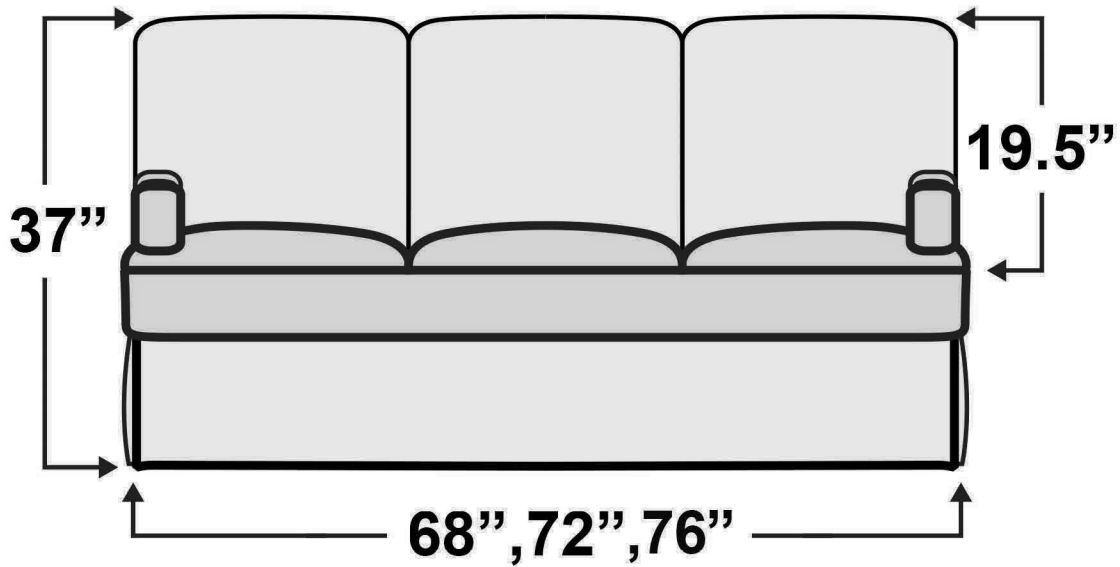

Belvedere Sofa

Measurements & Seat Dimensions

Minimum Distance Required from Wall: **3"**