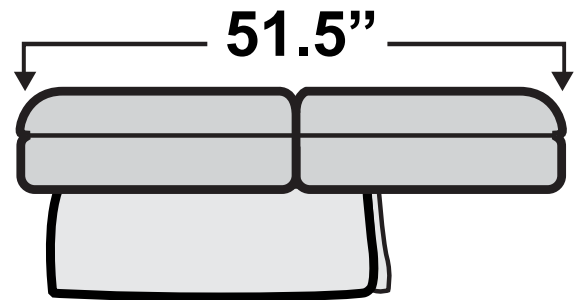

Belvedere Sofa Bed

Measurements & Seat Dimensions

Minimum Distance Required from Wall: **2.5"**