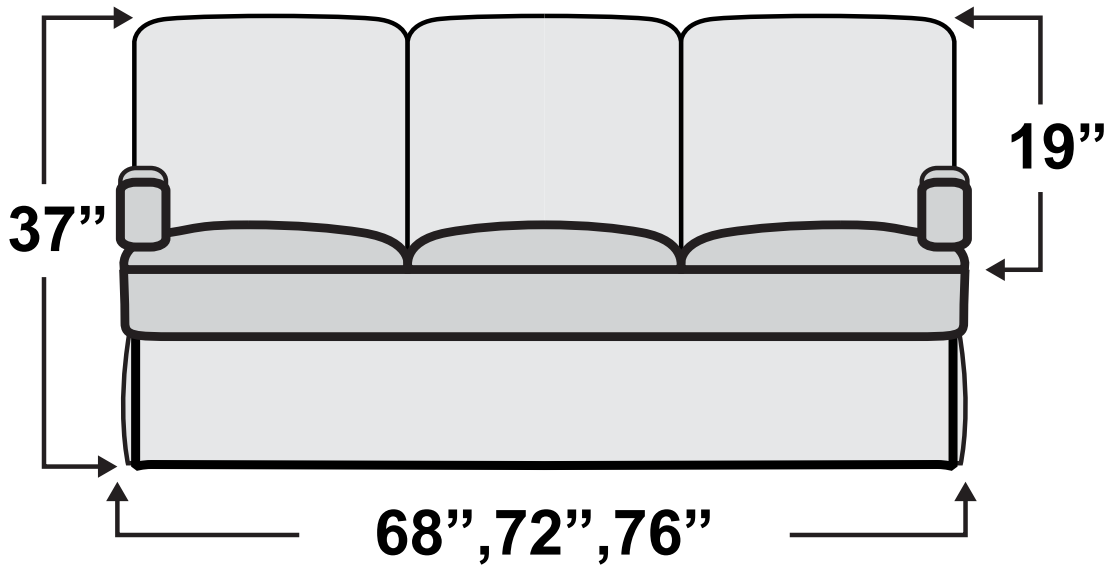

Belvedere Sofa Bed

Measurements & Seat Dimensions

Minimum Distance Required from Wall: **2.5"**