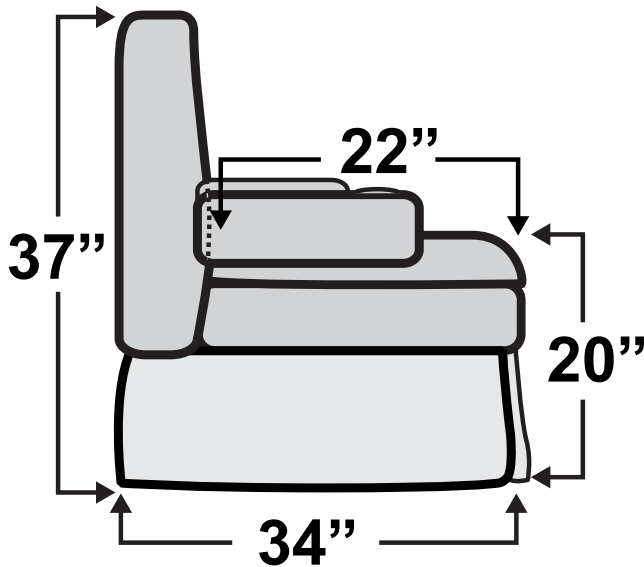

Belvedere Sofa Bed

Measurements & Seat Dimensions

Minimum Distance Required from Wall: **2.5"**