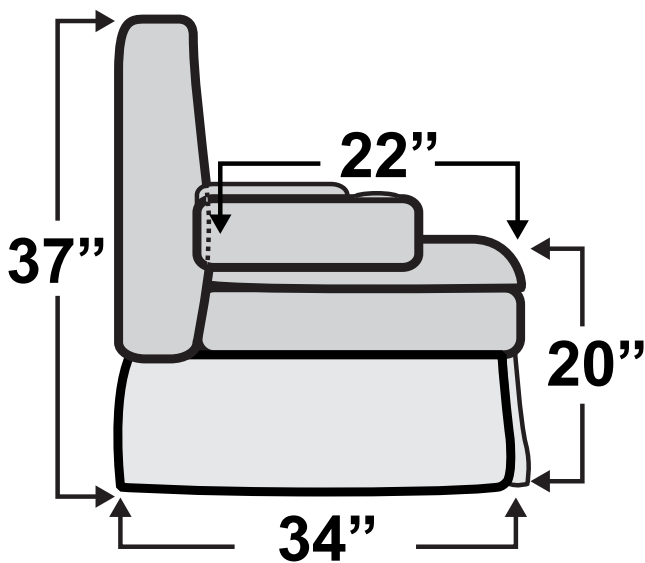

Belmont Sofa Bed

Measurements & Seat Dimensions

Minimum Distance Required from Wall: **2.5"**