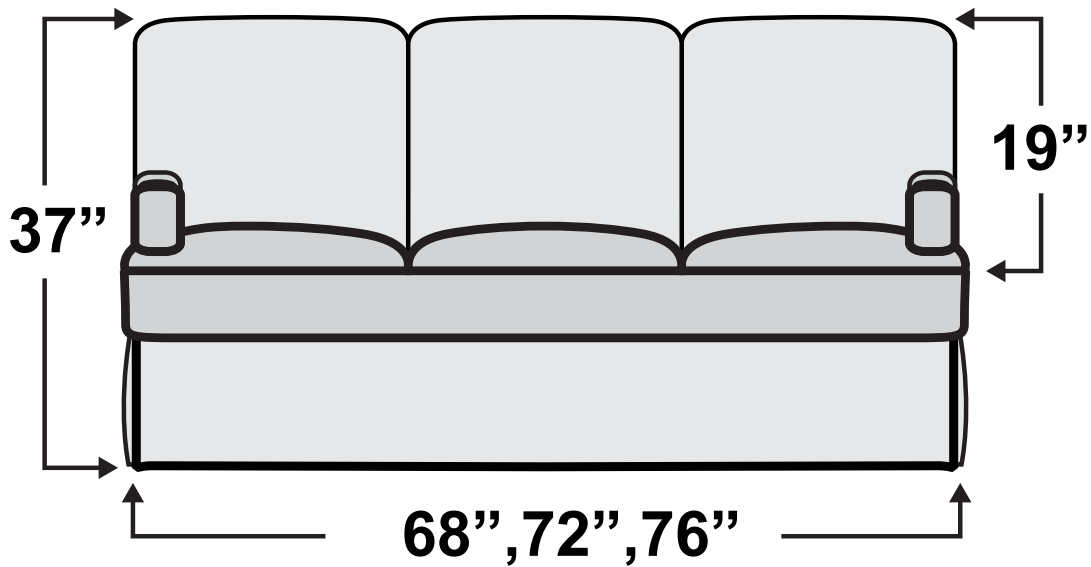

Belmont Sofa Bed

Measurements & Seat Dimensions

Minimum Distance Required from Wall: **2.5"**