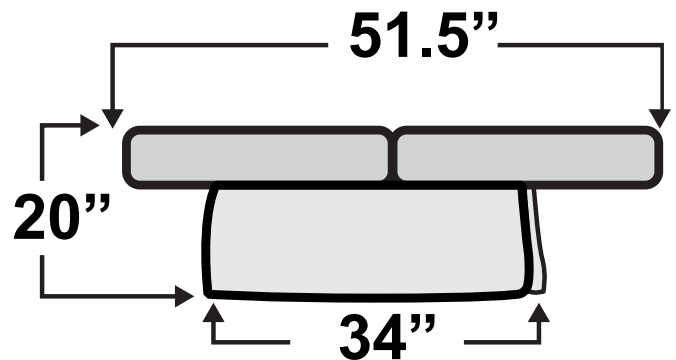

Belmont Sofa Bed

Measurements & Seat Dimensions

Minimum Distance Required from Wall: **2.5"**