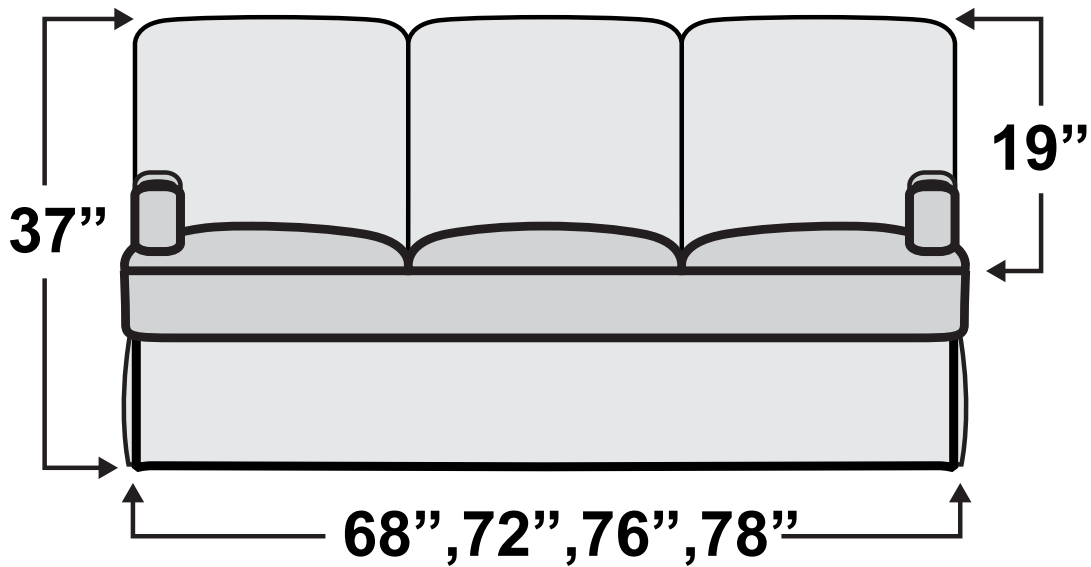

## Belmont Sofa Bed

Measurements & Seat Dimensions

Minimum Distance Required from Wall: **2.5"**