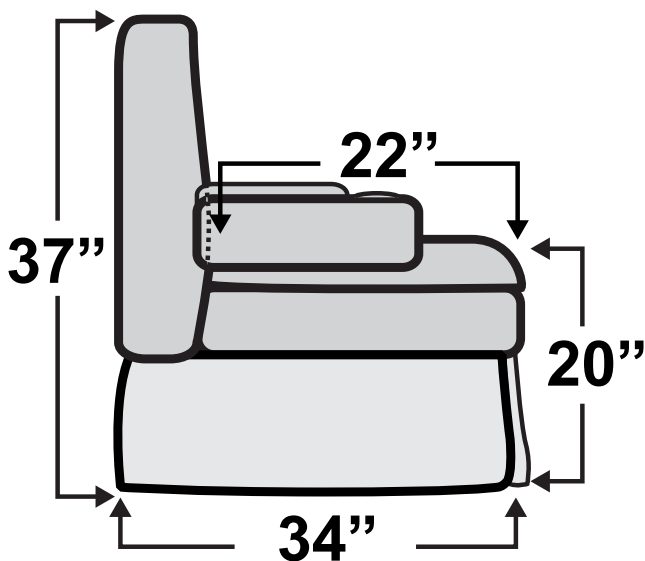

## Belmont Sofa Bed

Measurements & Seat Dimensions

Minimum Distance Required from Wall: **2.5"**