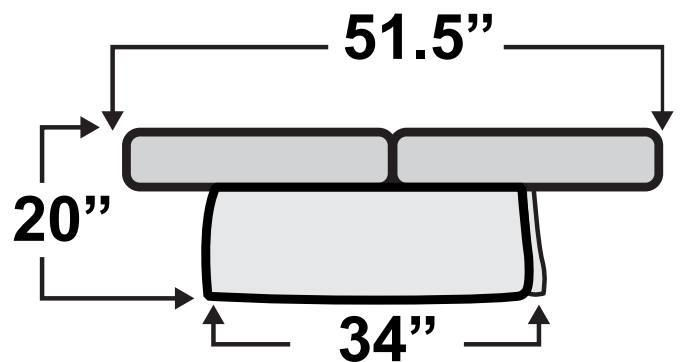

## Belmont Sofa Bed

Measurements & Seat Dimensions

Minimum Distance Required from Wall: **2.5"**