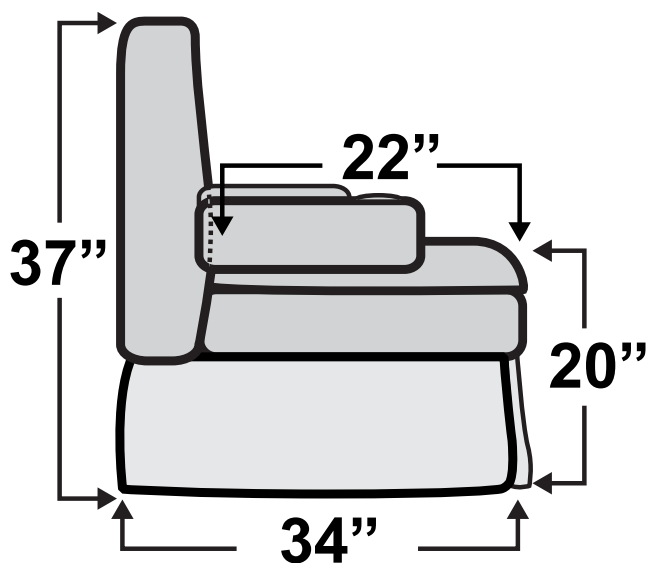

Belmont Sofa Bed

Measurements & Seat Dimensions

Minimum Distance Required from Wall: **2.5"**