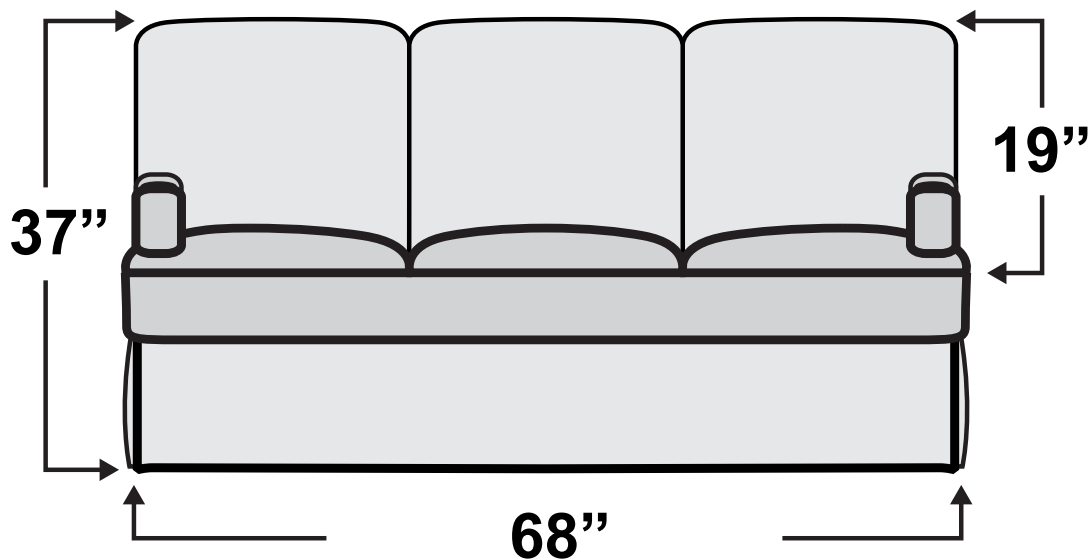

Belmont Sofa Bed

Measurements & Seat Dimensions

Minimum Distance Required from Wall: **2.5"**