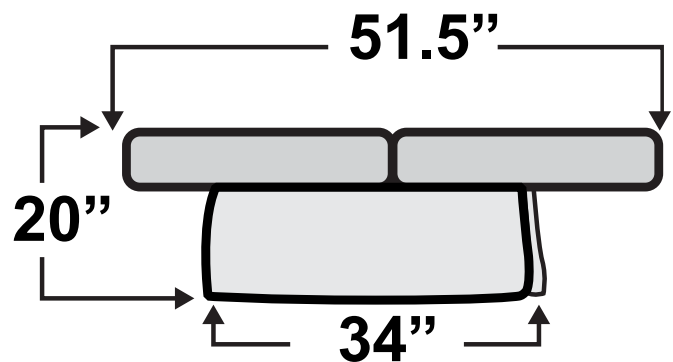

Belmont Sofa Bed

Measurements & Seat Dimensions

Minimum Distance Required from Wall: **2.5"**