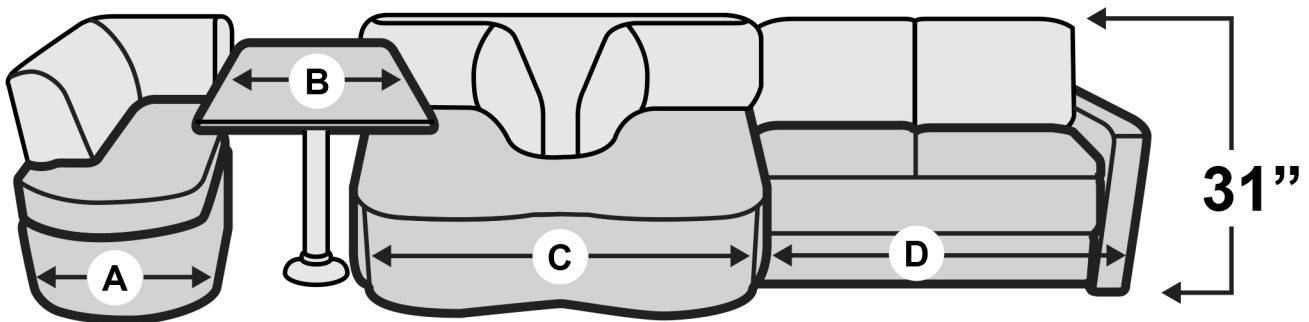

## Bella Grand Room

### Measurements & Seat Dimensions

<b>A</b> END BOOTH	<b>B</b> TABLE	<b>C</b> CENTER BOOTH	<b>D</b> SOFA	FULL TOTAL WIDTH
25"	20"	49"	50"	144"
25"	24"	49"	46"	144"
25"	20"	49"	54"	148"
25"	24"	49"	50"	148"
25"	20"	49"	58"	152"
25"	24"	49"	54"	152"