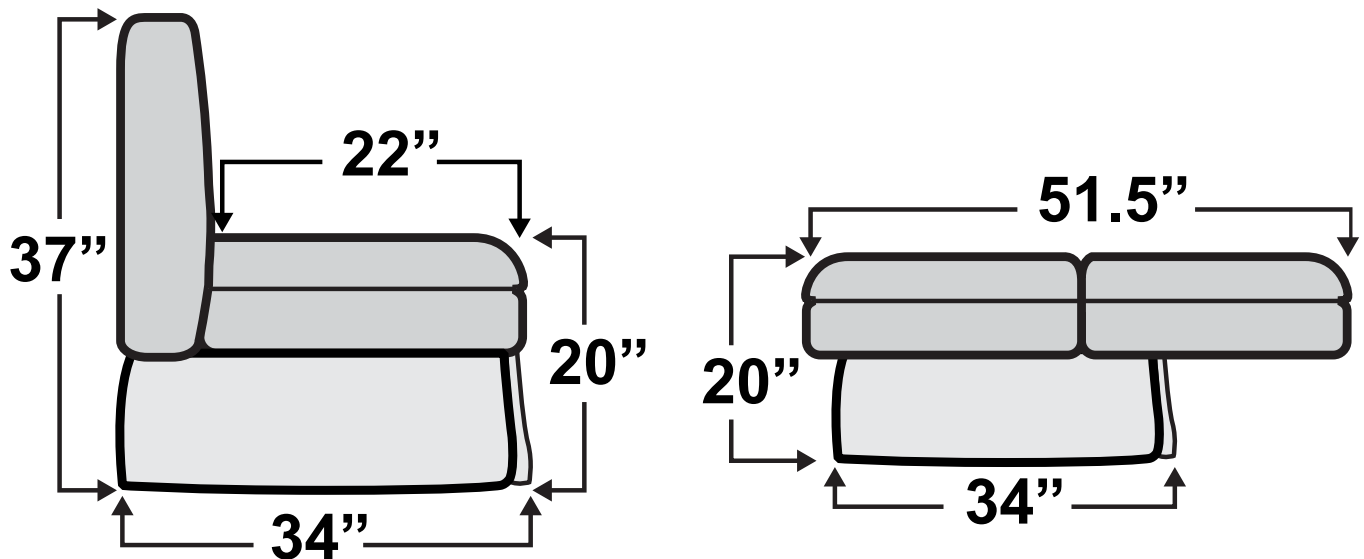

Alante I Sofa Bed

Measurements & Seat Dimensions

Minimum Distance Required from Wall: **2.5"**