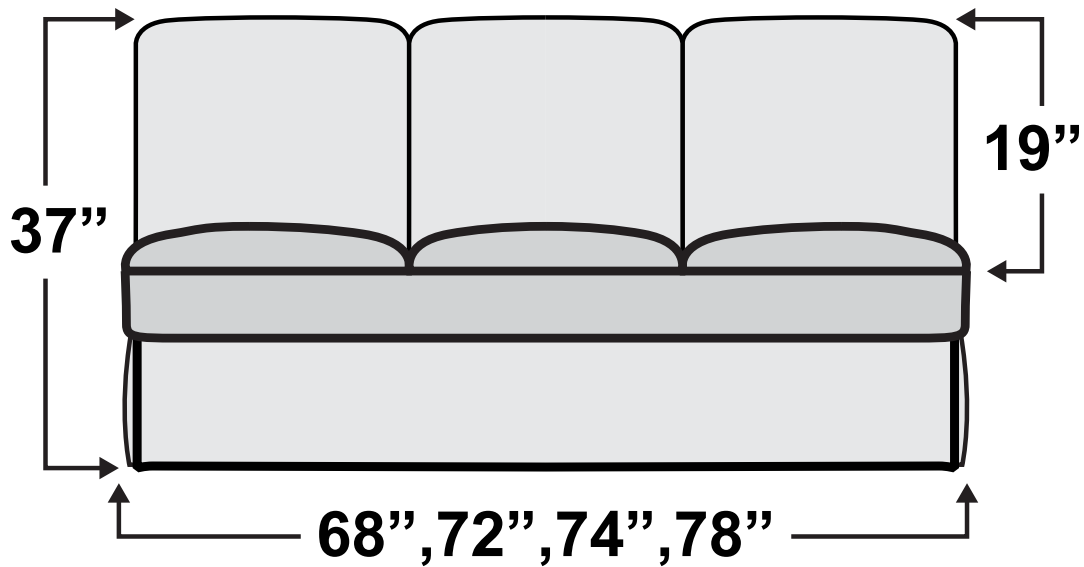

Alante I Sofa Bed

Measurements & Seat Dimensions

Minimum Distance Required from Wall: **2.5"**