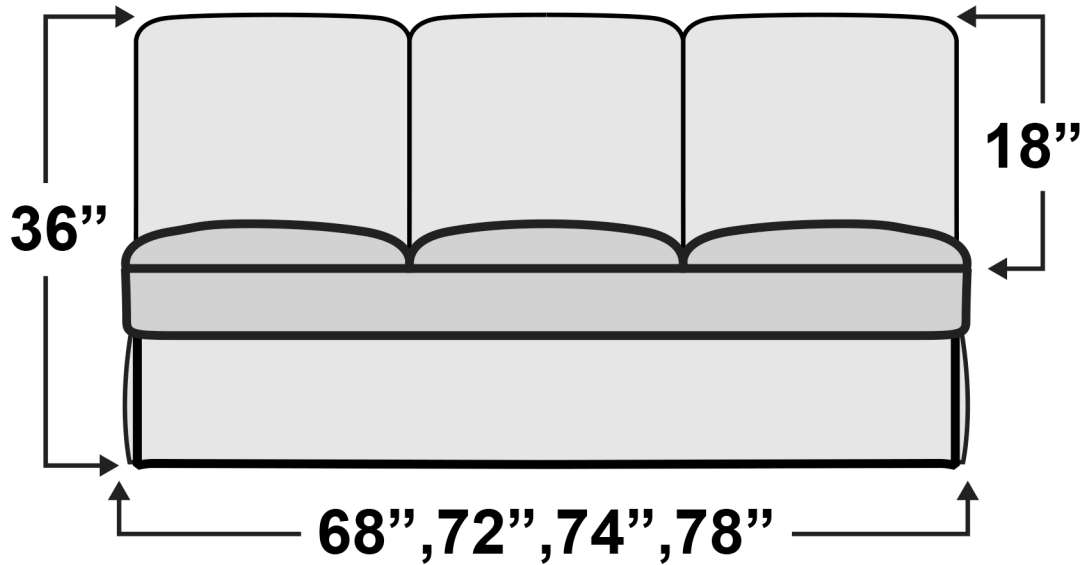

## Alante I Sofa Bed

### Measurements & Seat Dimensions

Minimum Distance Required from Wall: **3"**