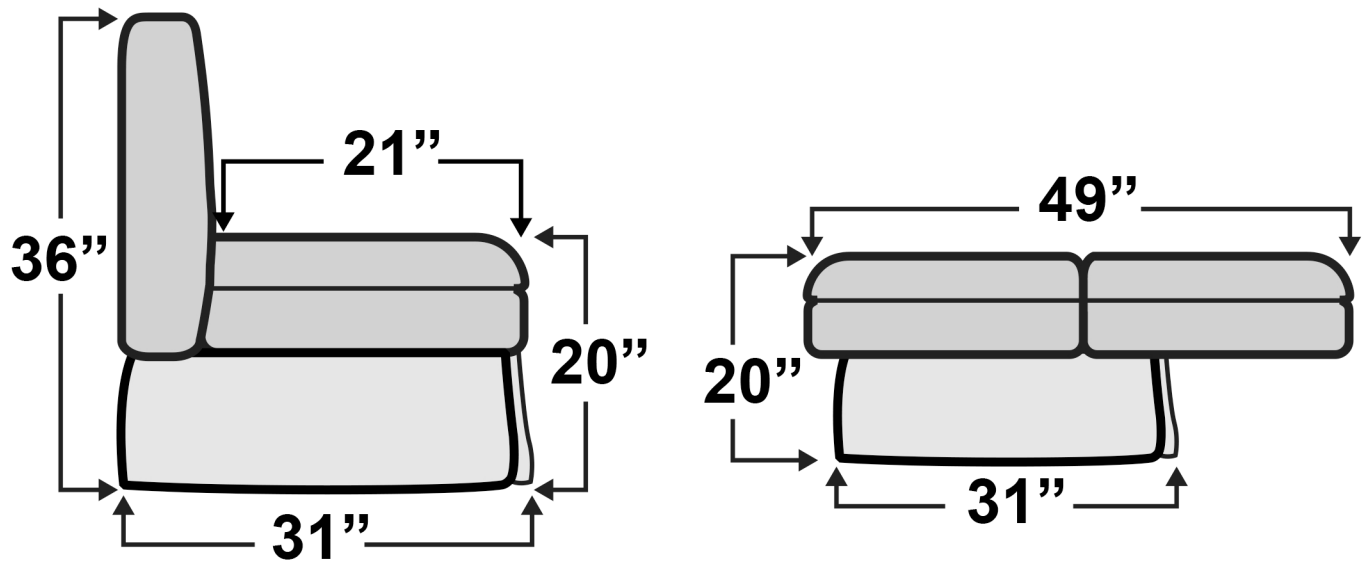

## Alante I Sofa Bed

### Measurements & Seat Dimensions

Minimum Distance Required from Wall: **3"**