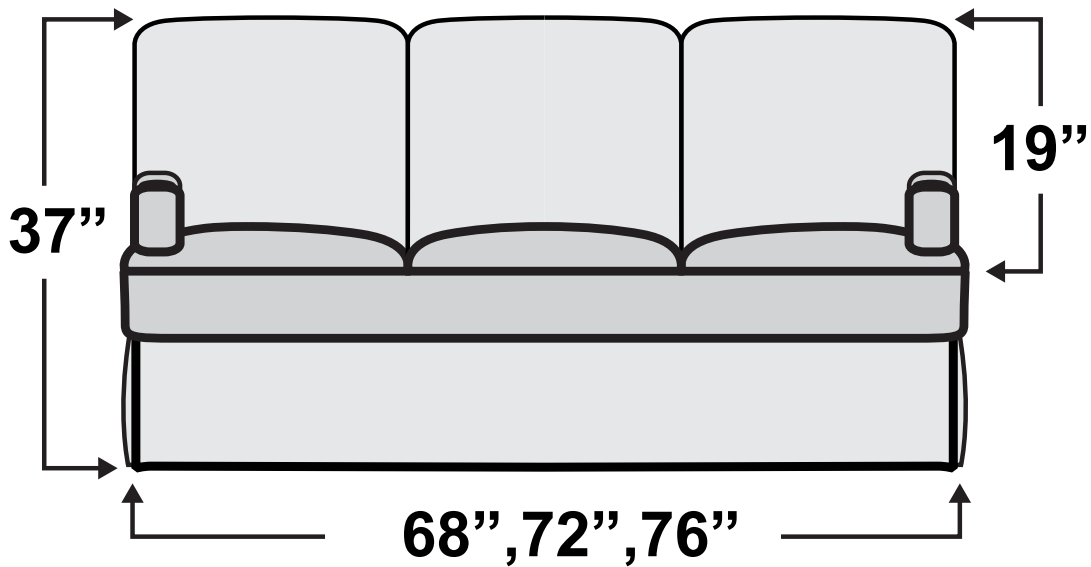

Alameda RV Sofa Bed

Measurements & Seat Dimensions

Minimum Distance Required from Wall: **2.5"**