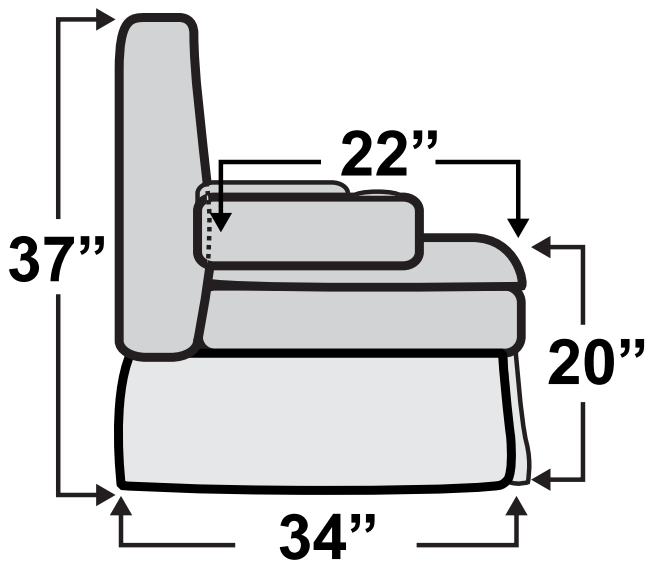

Alameda RV Sofa Bed

Measurements & Seat Dimensions

Minimum Distance Required from Wall: **2.5"**