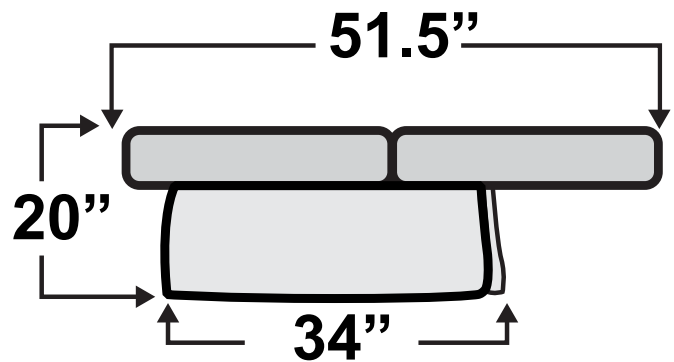

Alameda RV Sofa Bed

Measurements & Seat Dimensions

Minimum Distance Required from Wall: **2.5"**