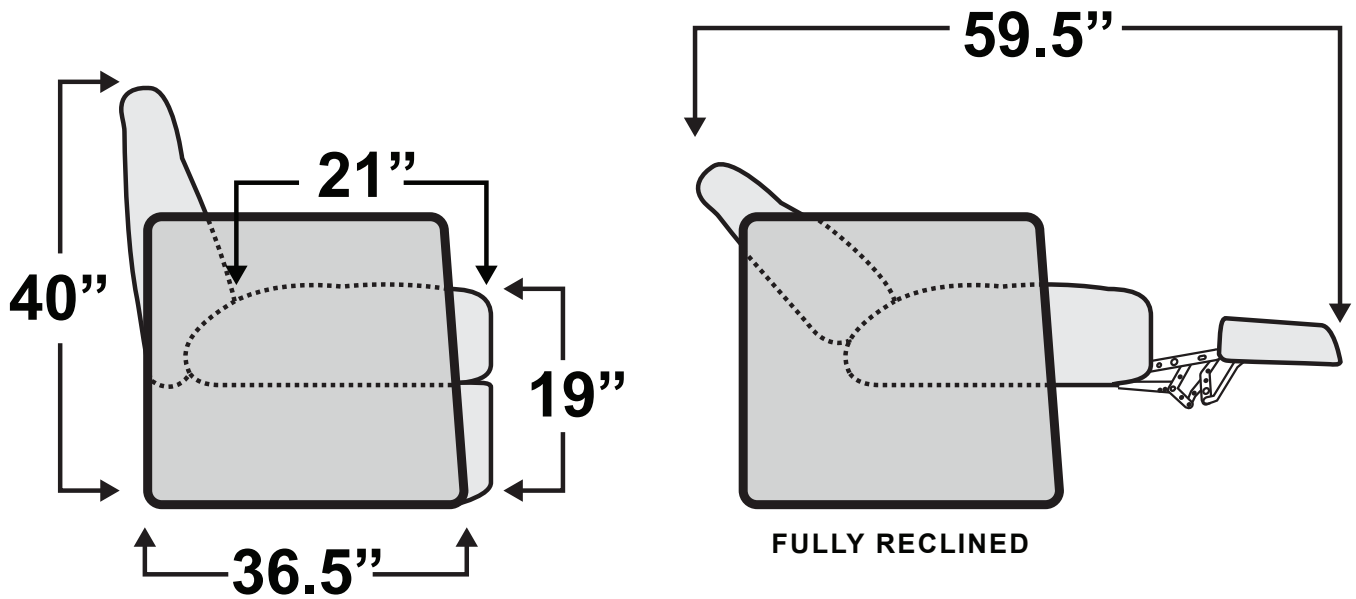

Odyssey Double Recliner with Console

Measurements & Seat Dimensions

Minimum Distance Required from Wall: **1"**