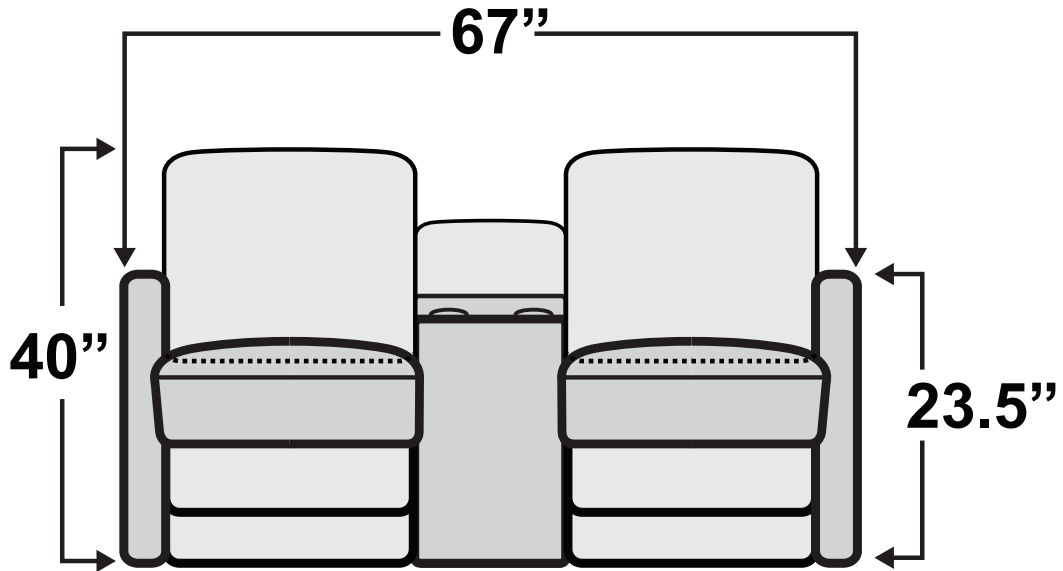

Odyssey Double Recliner with Console

Measurements & Seat Dimensions

Minimum Distance Required from Wall: **1"**