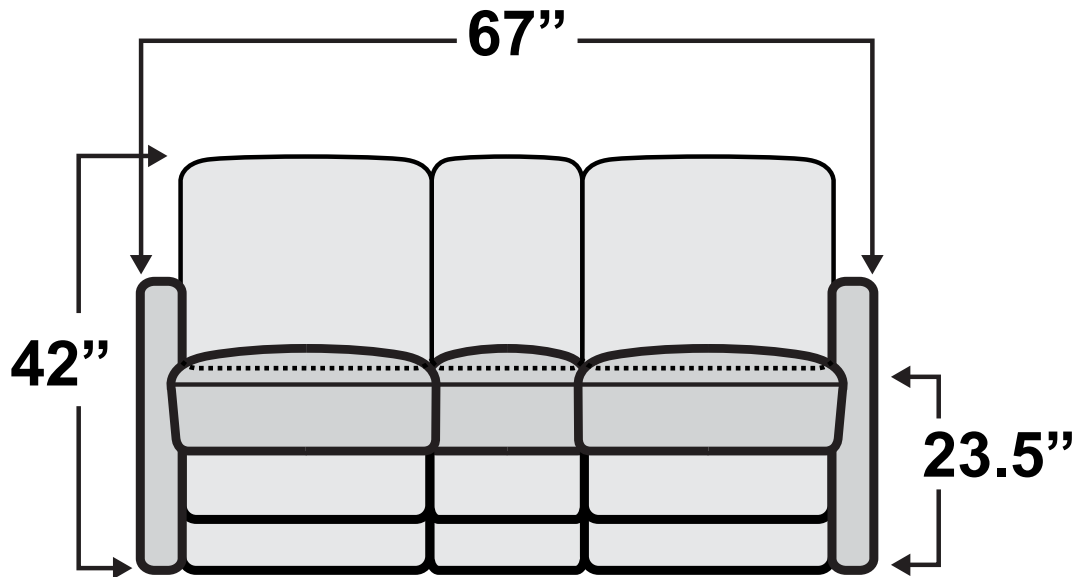

Odyssey Double Recliner with Fold-Down Table

Measurements & Seat Dimensions

Minimum Distance Required from Wall: **1"**