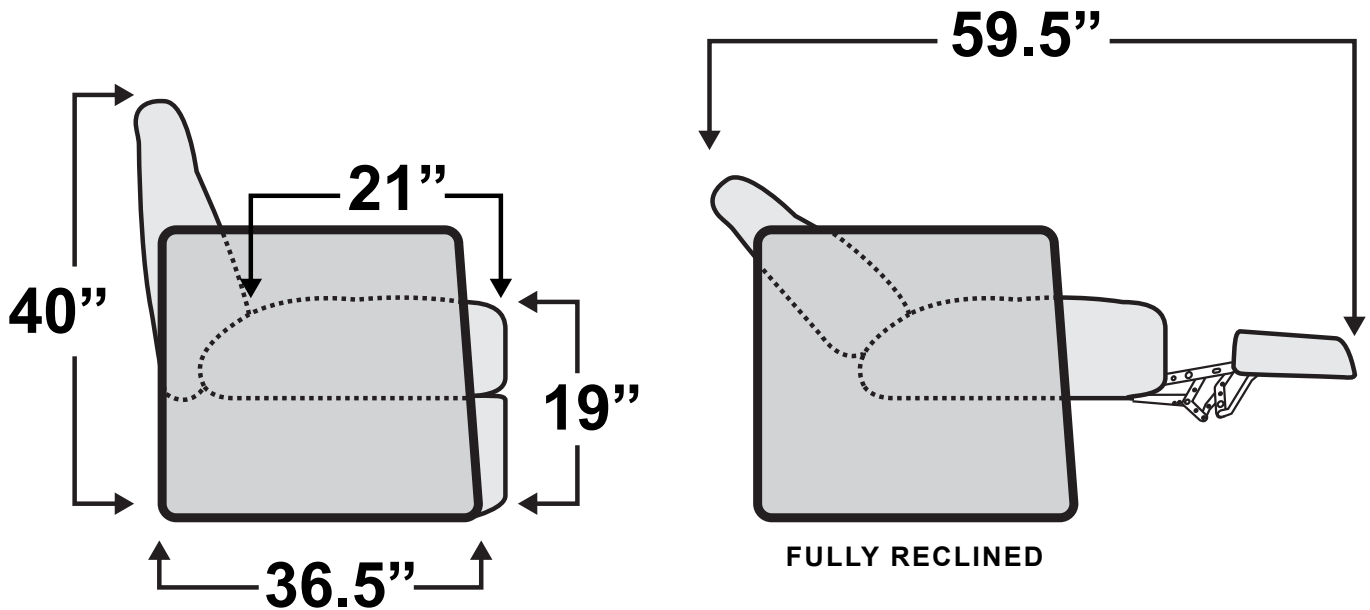

Odyssey Double Recliner with Fold-Down Table

Measurements & Seat Dimensions

Minimum Distance Required from Wall: **1"**