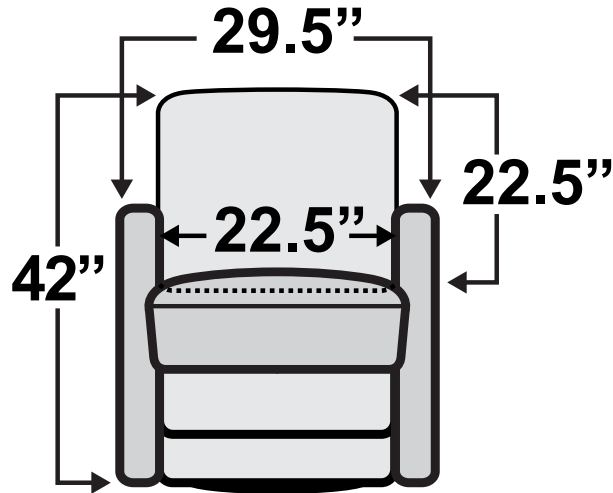

HAVE QUESTIONS? Call us toll-free!

800-454-1801

Monument Swivel Recliner

Measurements & Seat Dimensions

Minimum Distance Required from Wall: **6.5"**