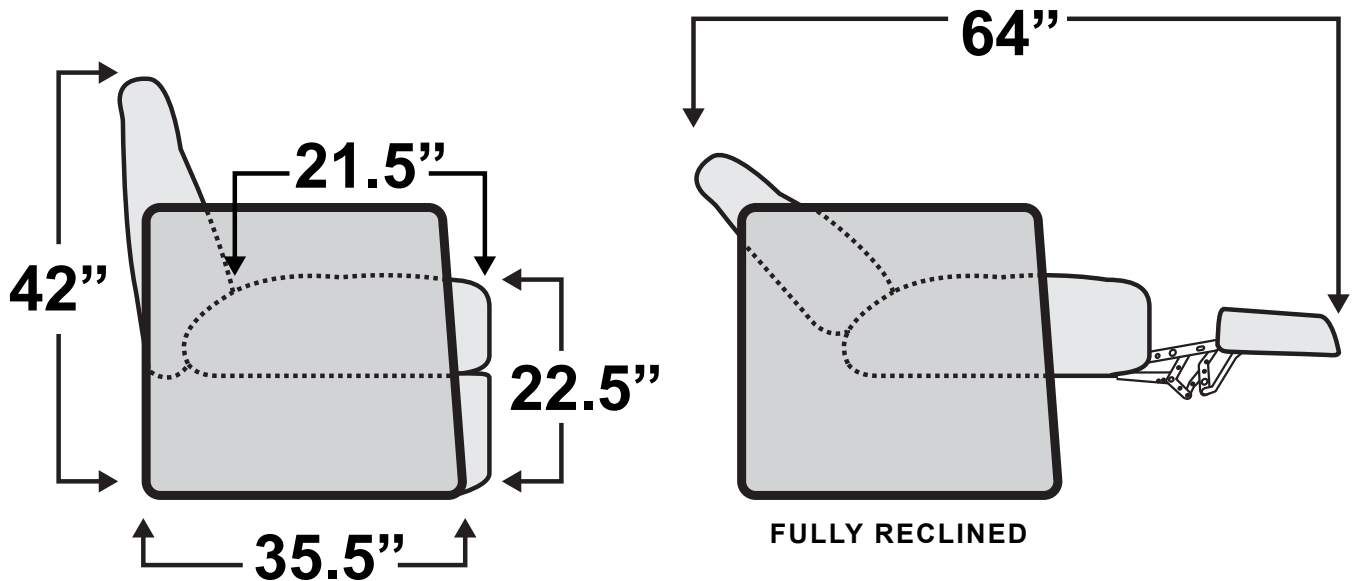

HAVE QUESTIONS? Call us toll-free!

800-454-1801

Monument Swivel Recliner

Measurements & Seat Dimensions

Minimum Distance Required from Wall: **6.5"**