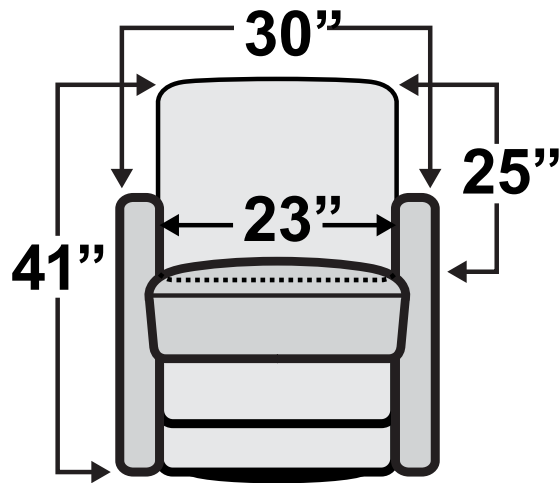

Monument Swivel Recliner

Measurements & Seat Dimensions

FULLY RECLINED

Minimum Distance Required from Wall: **5"**