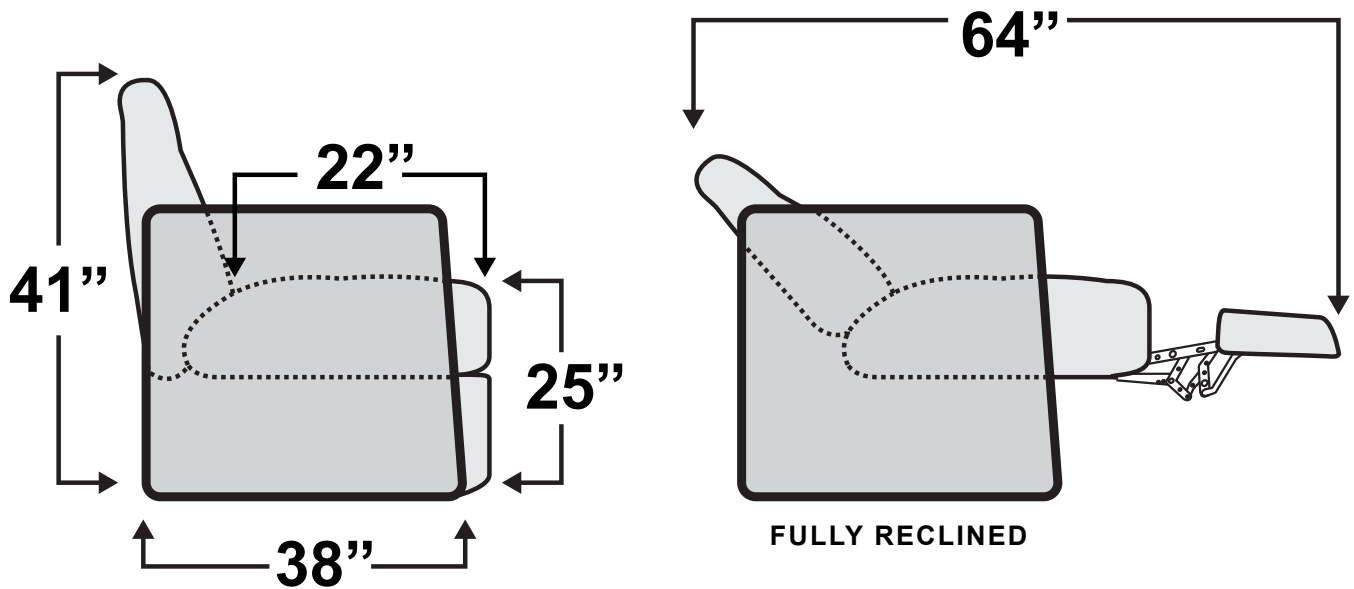

Monument Swivel Recliner

Measurements & Seat Dimensions

FULLY RECLINED

Minimum Distance Required from Wall: **5"**