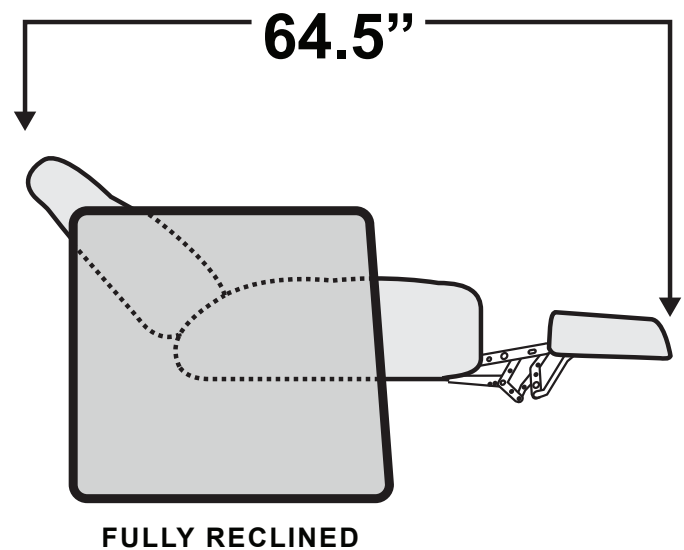

## Monument Double Recliner Loveseat

Measurements & Seat Dimensions

Minimum Distance Required from Wall: **3.75"**