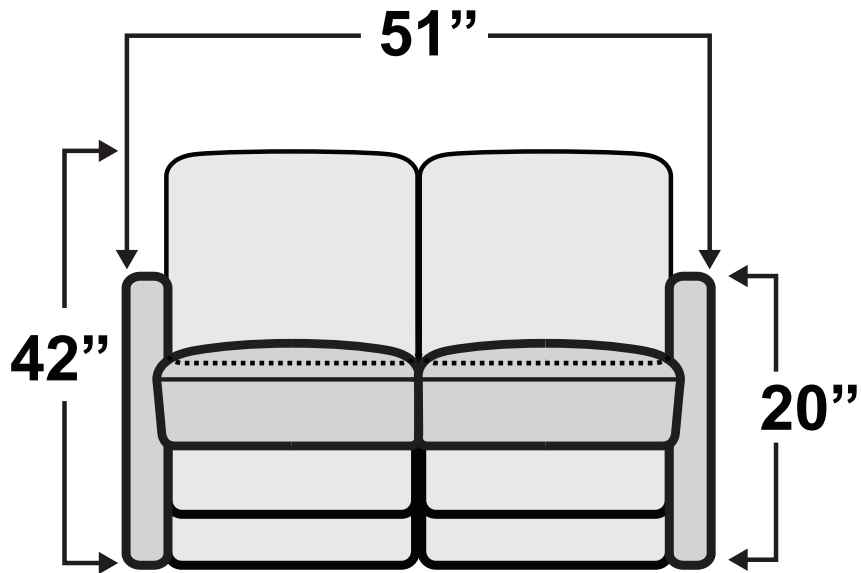

## Monument Double Recliner Loveseat

Measurements & Seat Dimensions

Minimum Distance Required from Wall: **3.75"**