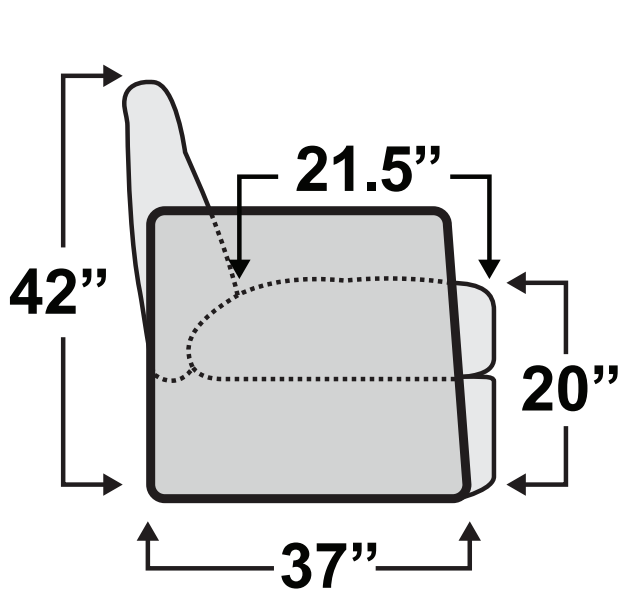

## Monument Double Recliner Loveseat

Measurements & Seat Dimensions

Minimum Distance Required from Wall: **3.75"**