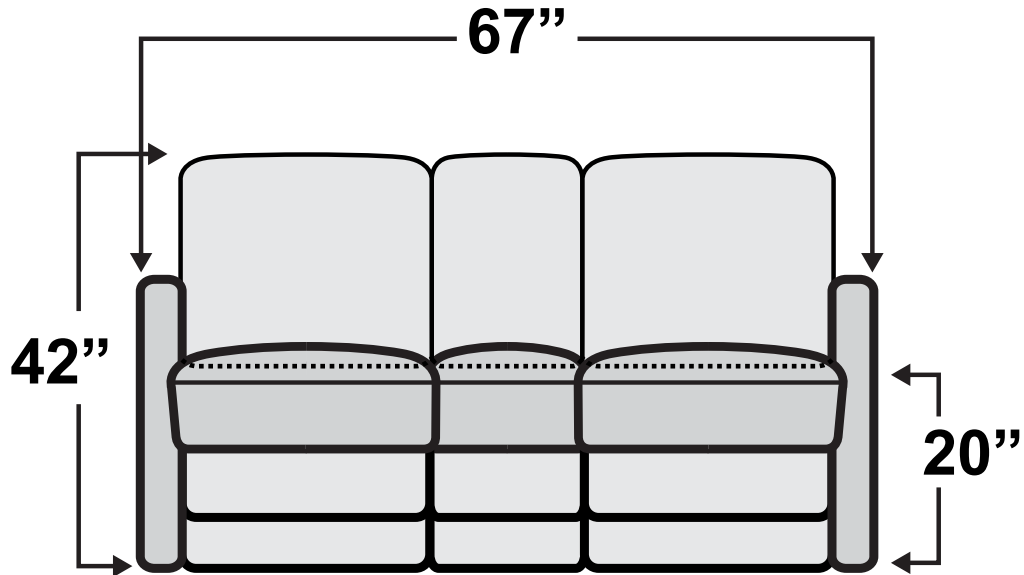

## Monument Double Recliner

Measurements & Seat Dimensions

Minimum Distance Required from Wall: **3.75"**