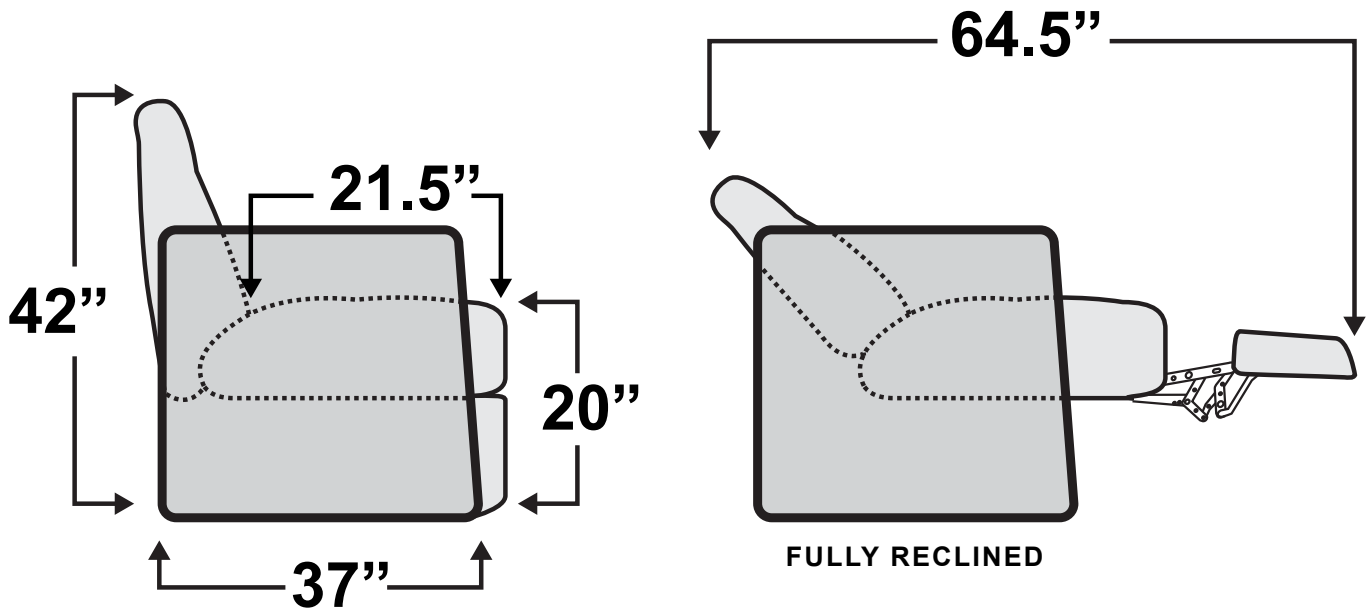

## Monument Double Recliner

Measurements & Seat Dimensions

Minimum Distance Required from Wall: **3.75"**