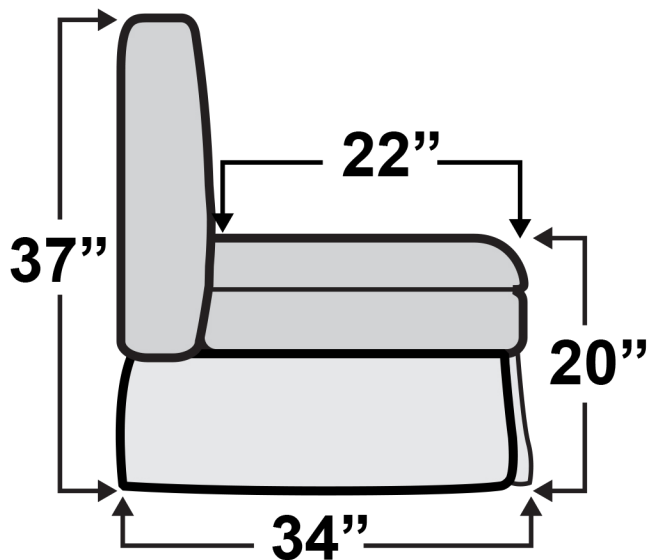

Hampton RV Sofa Bed

Measurements & Seat Dimensions

Minimum Distance Required from Wall: **2.5"**