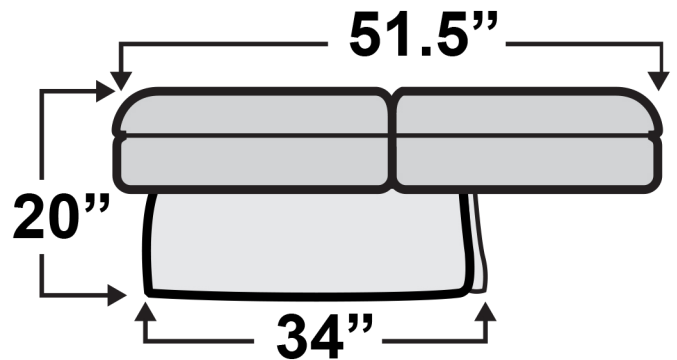

Hampton RV Sofa Bed

Measurements & Seat Dimensions

Minimum Distance Required from Wall: **2.5"**