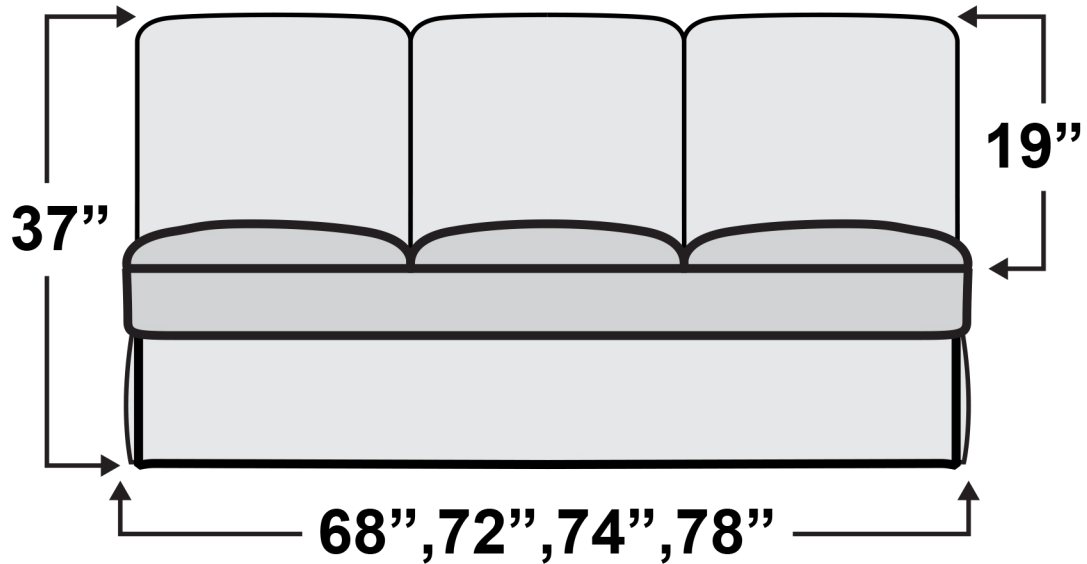

Hampton RV Sofa Bed

Measurements & Seat Dimensions

Minimum Distance Required from Wall: **2.5"**