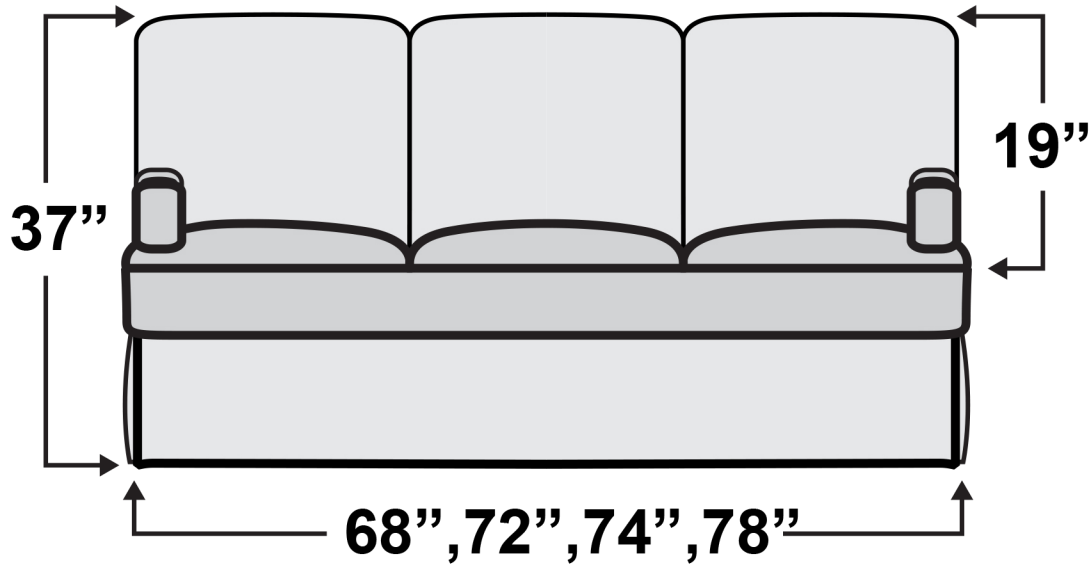

## Hampton SL Sofa Bed

Measurements & Seat Dimensions

Minimum Distance Required from Wall: **2.5"**