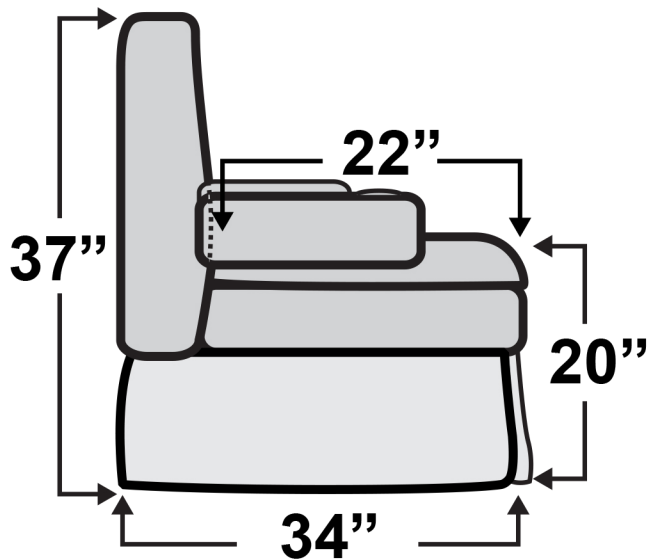

## Hampton SL Sofa Bed

Measurements & Seat Dimensions

Minimum Distance Required from Wall: **2.5"**