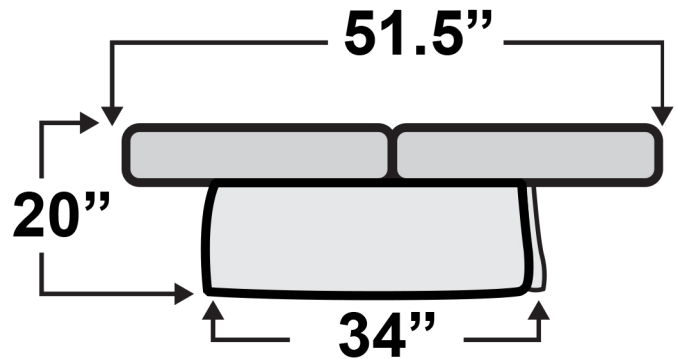

## Hampton SL Sofa Bed

Measurements & Seat Dimensions

Minimum Distance Required from Wall: **2.5"**