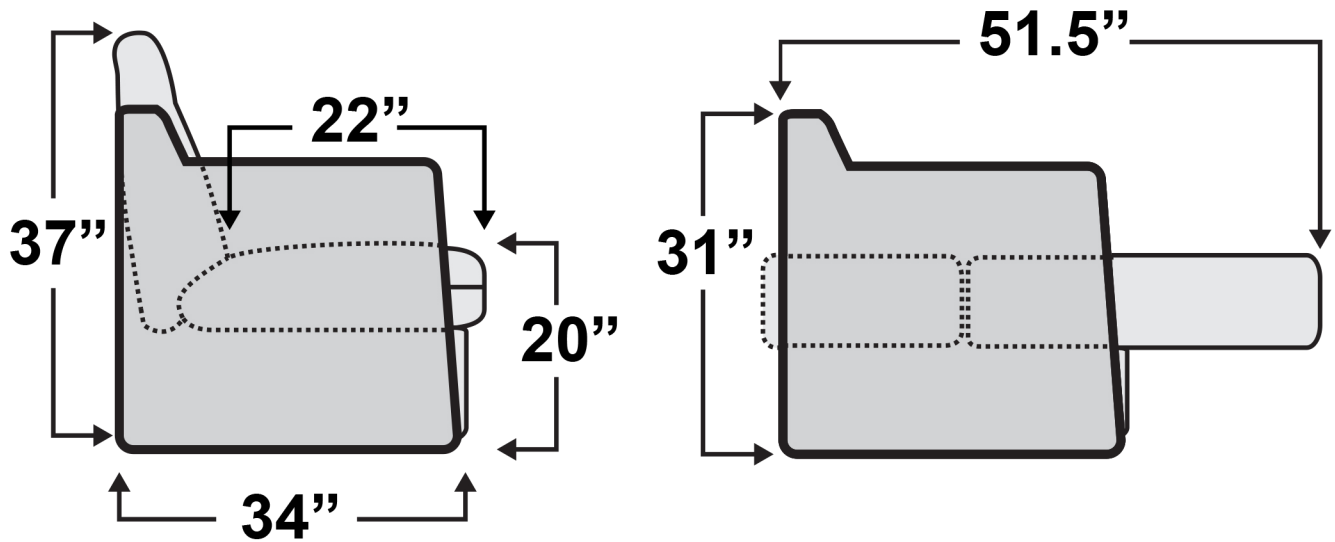

Hampton DX Sofa Bed

Measurements & Seat Dimensions

Minimum Distance Required from Wall: **2.5"**