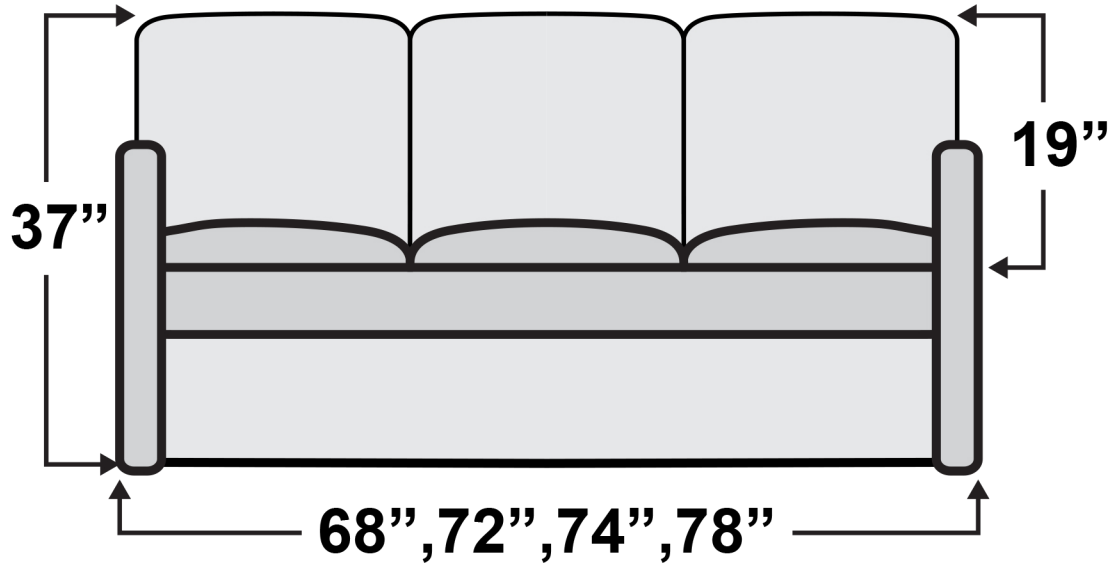

Hampton DX Sofa Bed

Measurements & Seat Dimensions

Minimum Distance Required from Wall: **2.5"**