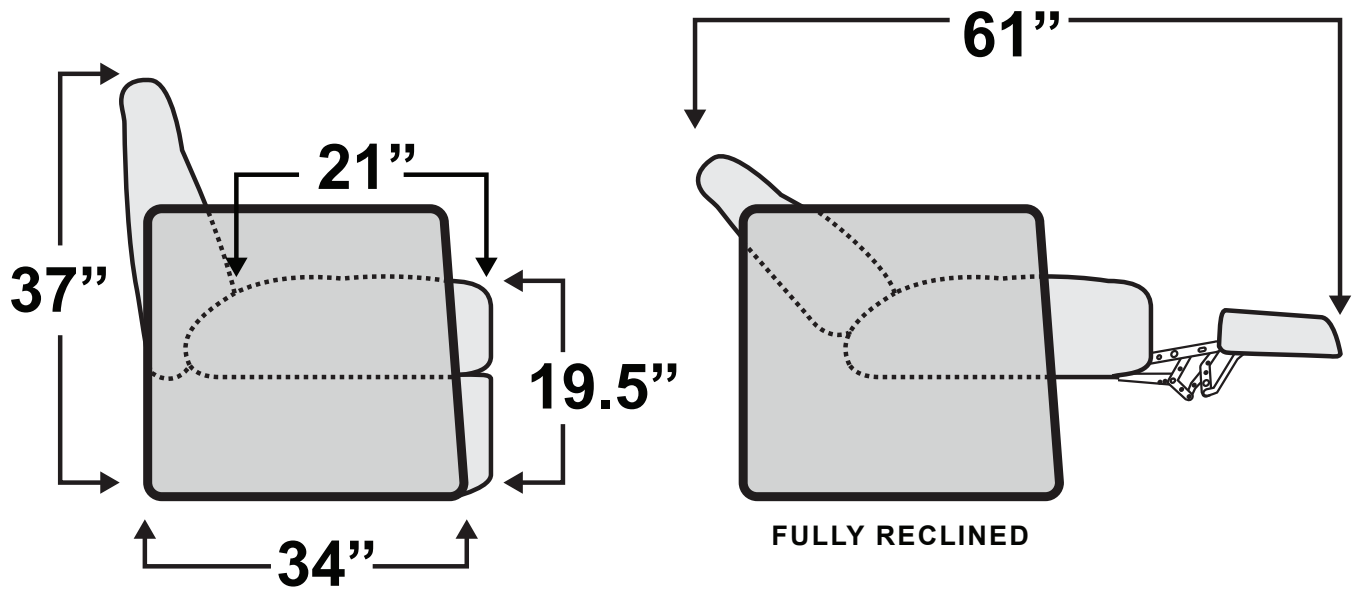

HAVE QUESTIONS? Call us toll-free!

800-454-1801

DeLeon Double Recliner with Console

Measurements & Seat Dimensions

Minimum Distance Required from Wall: **1"**