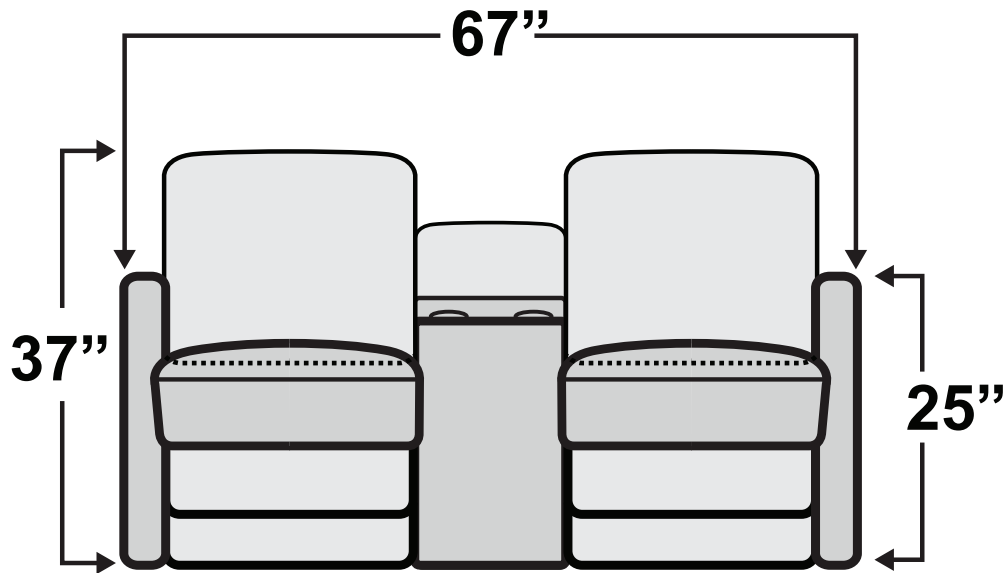

HAVE QUESTIONS? Call us toll-free!

800-454-1801

DeLeon Double Recliner with Console

Measurements & Seat Dimensions

Minimum Distance Required from Wall: **1"**