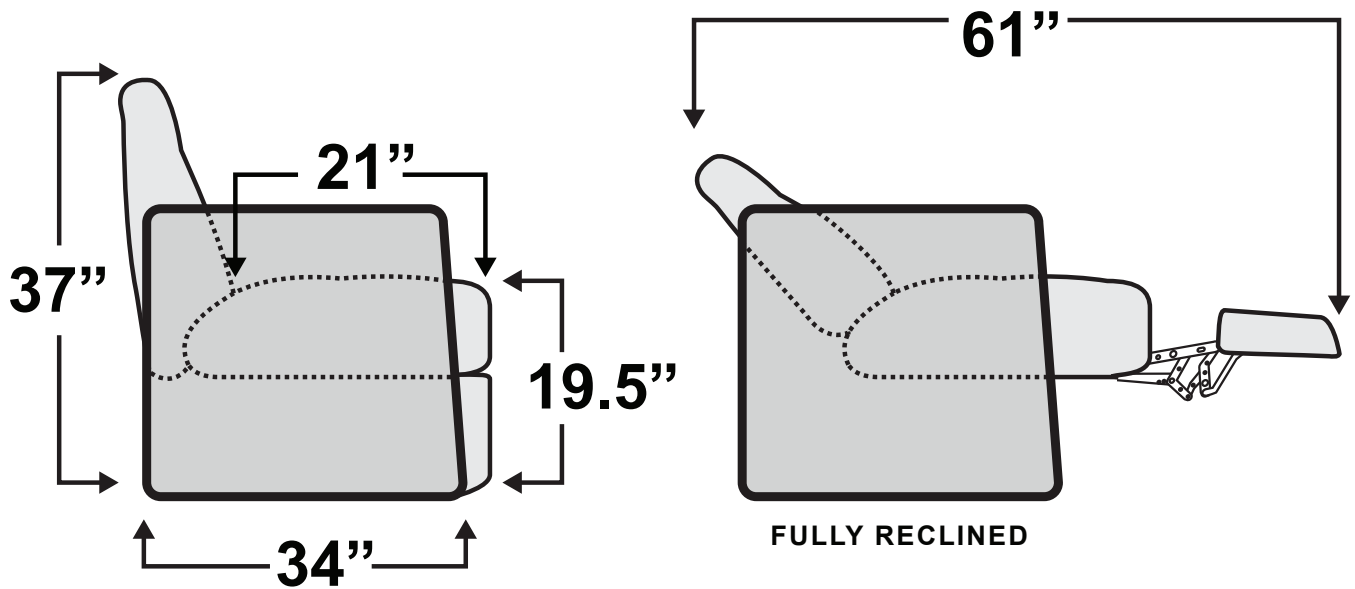

DeLeon Double Recliner with Console

Measurements & Seat Dimensions

Minimum Distance Required from Wall: **1"**