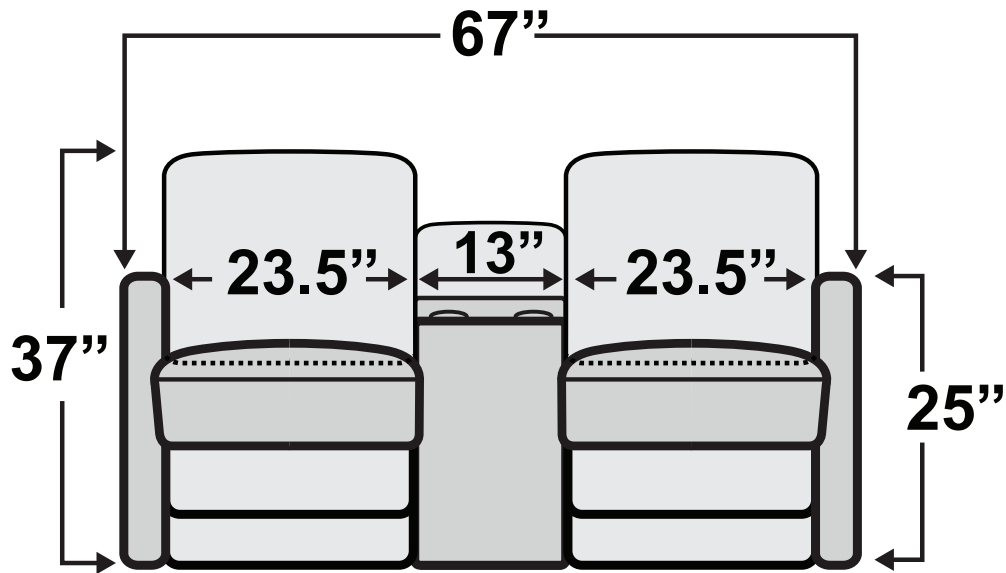

DeLeon Double Recliner with Console

Measurements & Seat Dimensions

Minimum Distance Required from Wall: **1"**