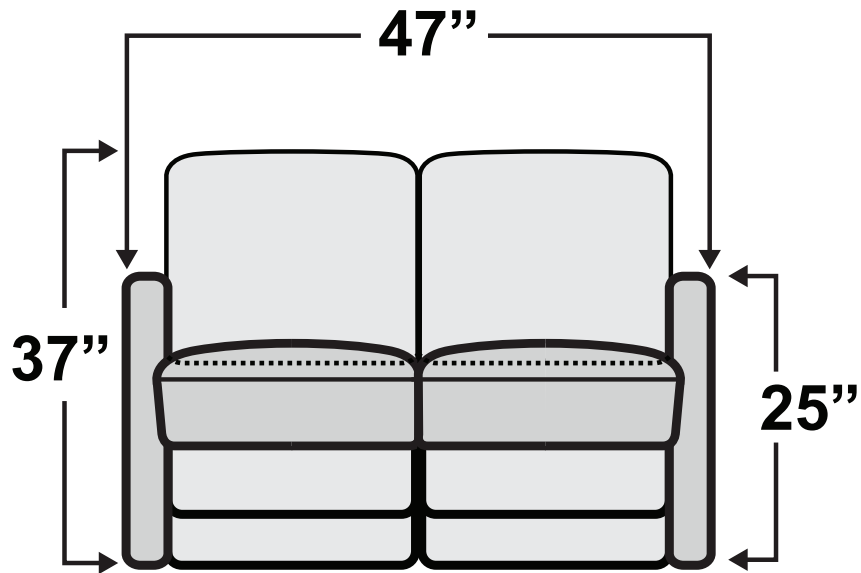

HAVE QUESTIONS? Call us toll-free!

800-454-1801

DeLeon Double Recliner Loveseat

Measurements & Seat Dimensions

Minimum Distance Required from Wall: **1"**