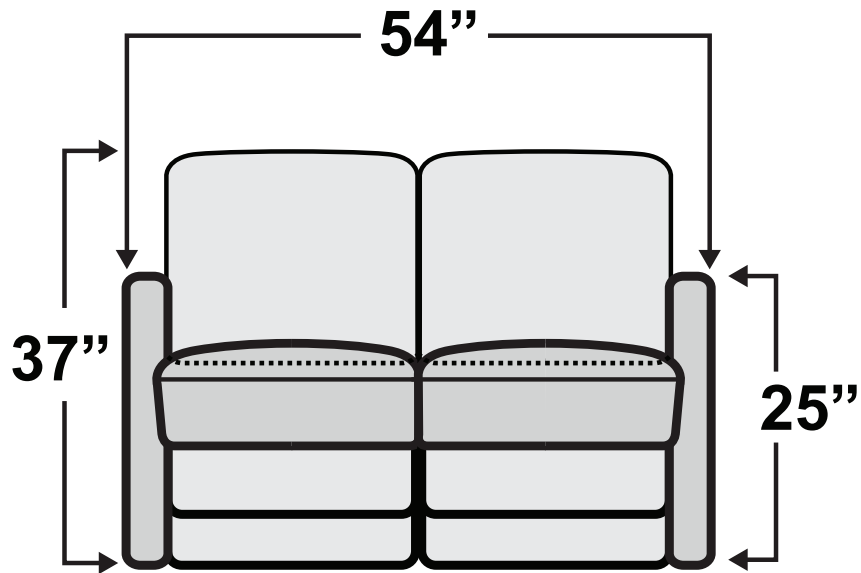

HAVE QUESTIONS? Call us toll-free!

800-454-1801

DeLeon Double Recliner Loveseat

Measurements & Seat Dimensions

Minimum Distance Required from Wall: **1"**