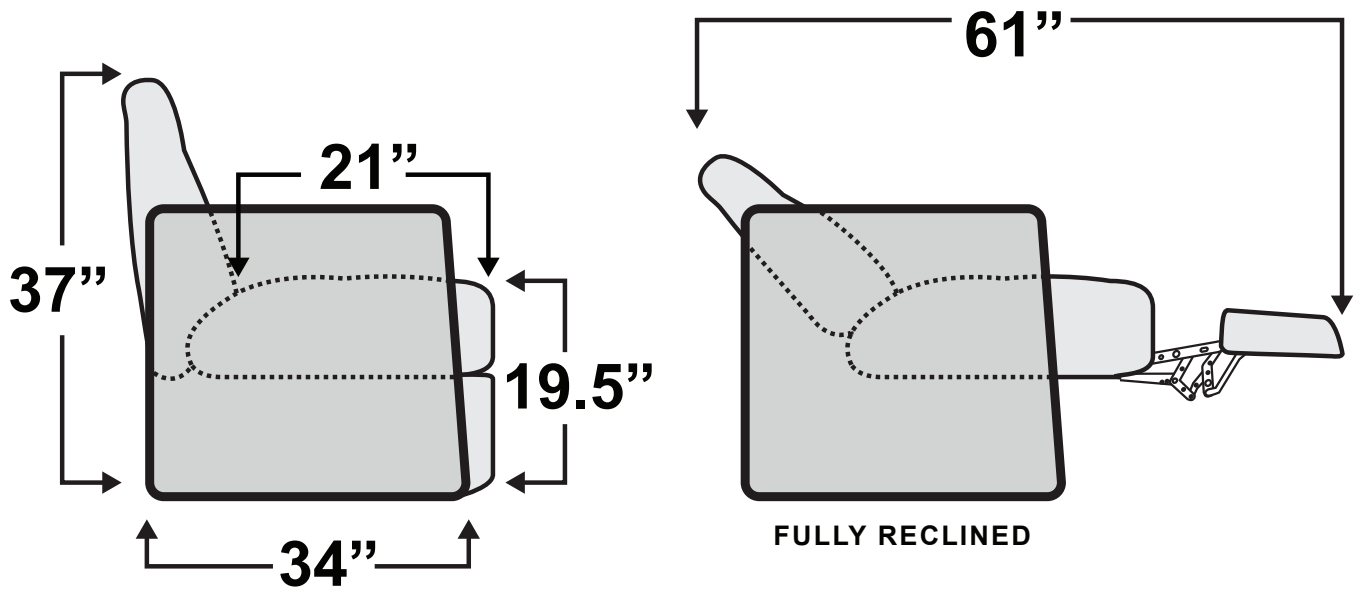

HAVE QUESTIONS? Call us toll-free!

800-454-1801

DeLeon Double Recliner Loveseat

Measurements & Seat Dimensions

Minimum Distance Required from Wall: **1"**