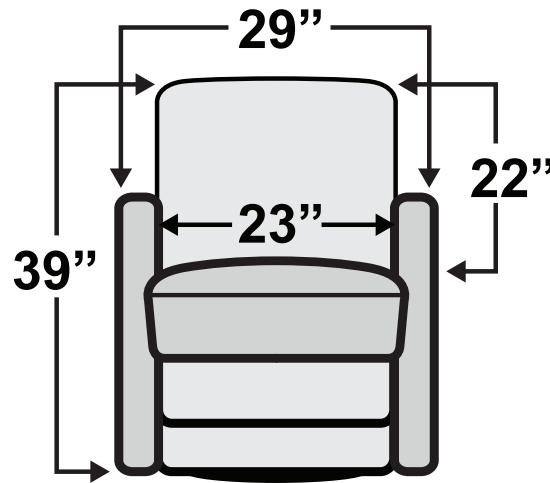

De Leon Swivel Recliner

Measurements & Seat Dimensions

Minimum Distance Required from Wall: **4.5"**