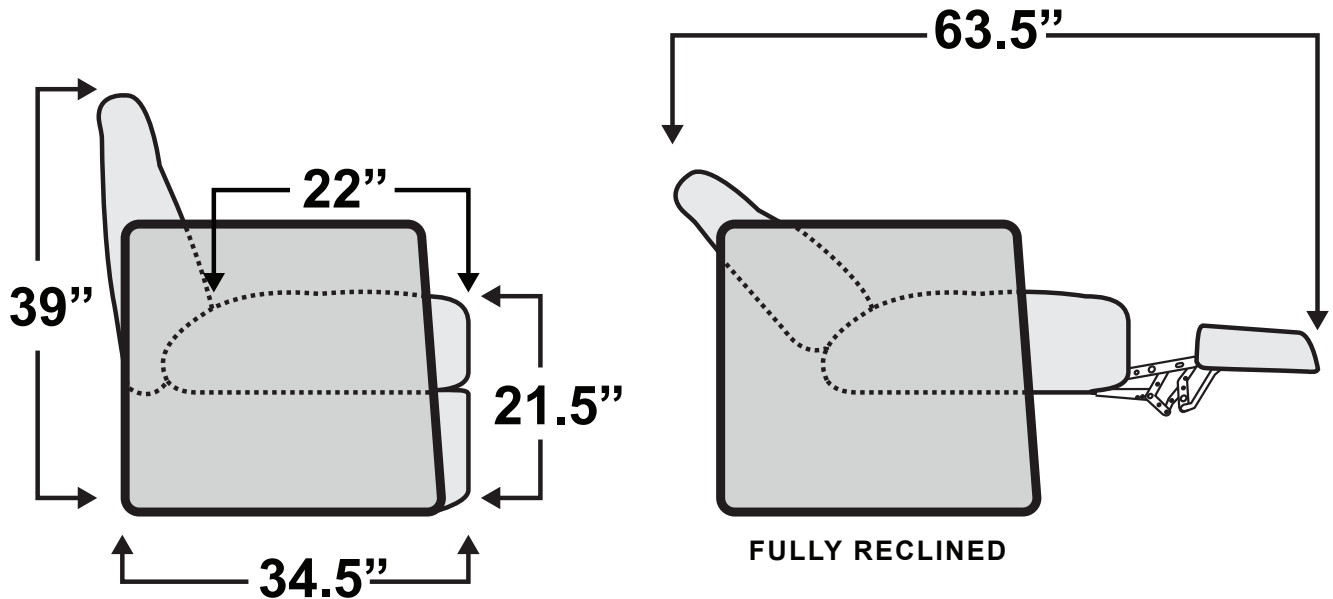

De Leon Swivel Recliner

Measurements & Seat Dimensions

Minimum Distance Required from Wall: **4.5"**