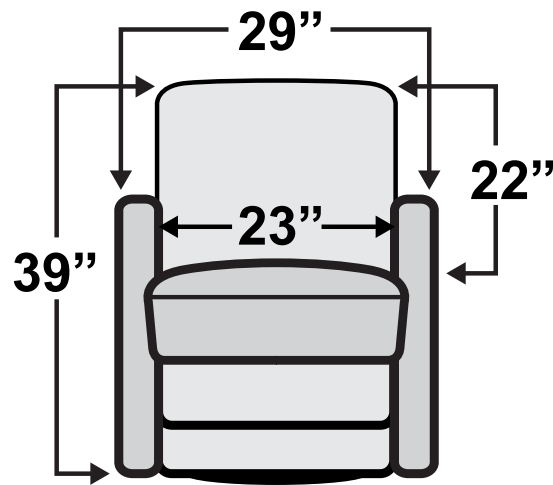

HAVE QUESTIONS? Call us toll-free!

800-454-1801

De Leon Swivel Recliner

Measurements & Seat Dimensions

Minimum Distance Required from Wall: **4.5"**