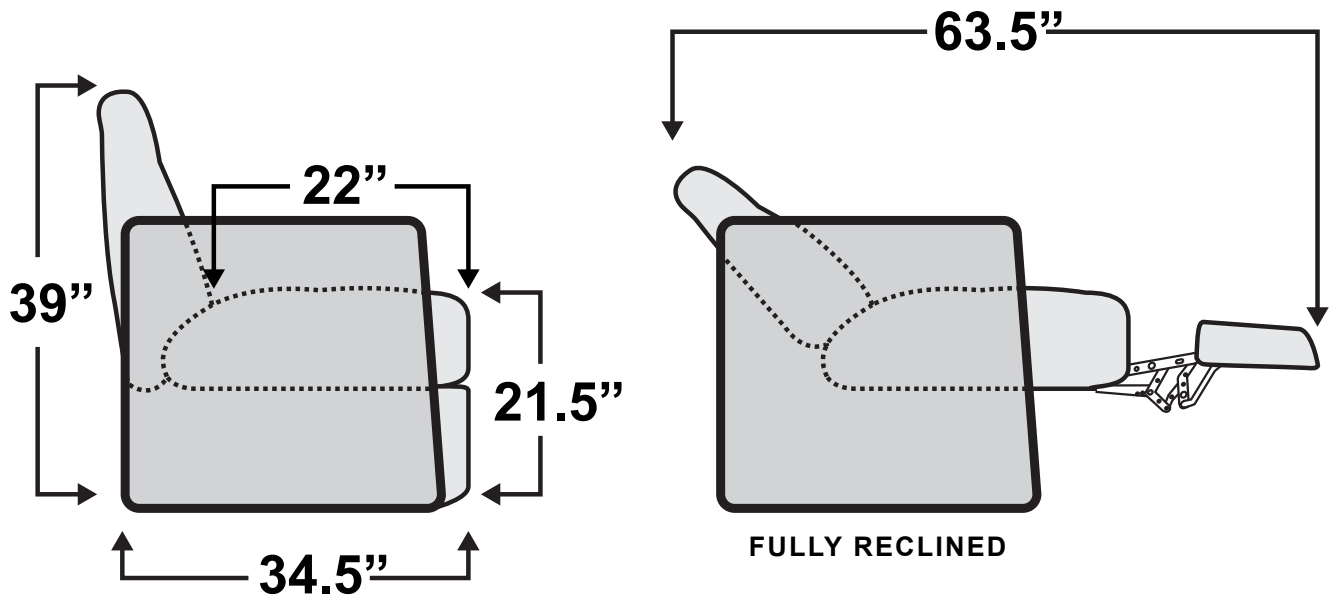

HAVE QUESTIONS? Call us toll-free!

800-454-1801

De Leon Swivel Recliner

Measurements & Seat Dimensions

Minimum Distance Required from Wall: **4.5"**