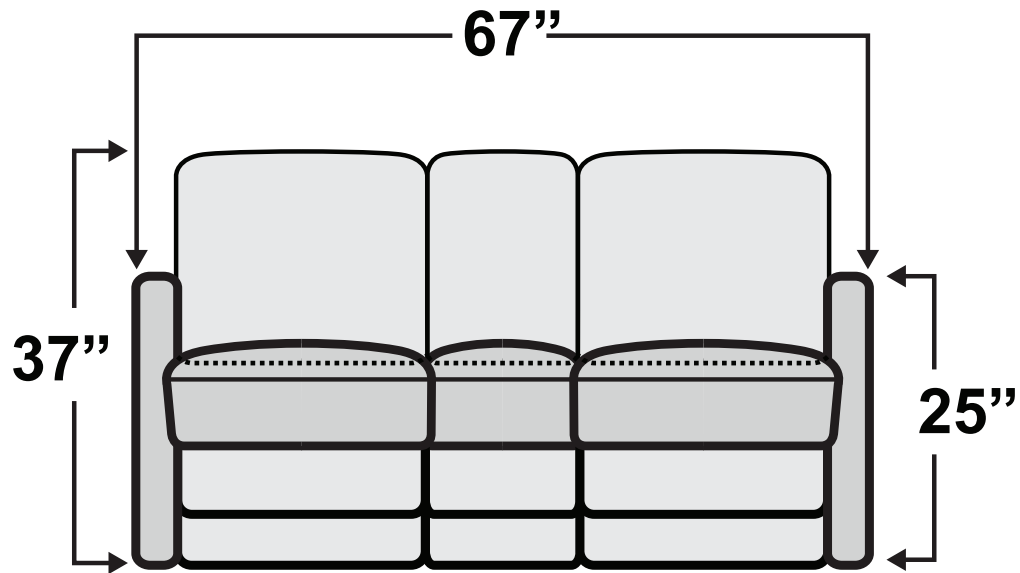

## De Leon Double Recliner

Measurements & Seat Dimensions

Minimum Distance Required from Wall: **1"**