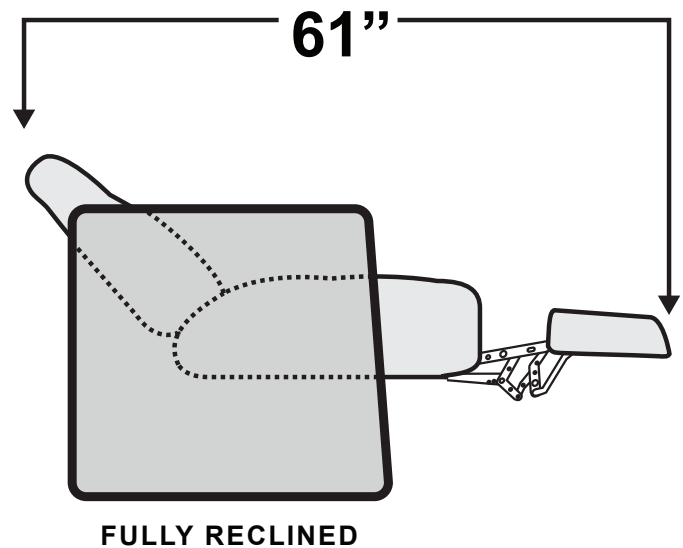

## De Leon Double Recliner

Measurements & Seat Dimensions

Minimum Distance Required from Wall: **1"**