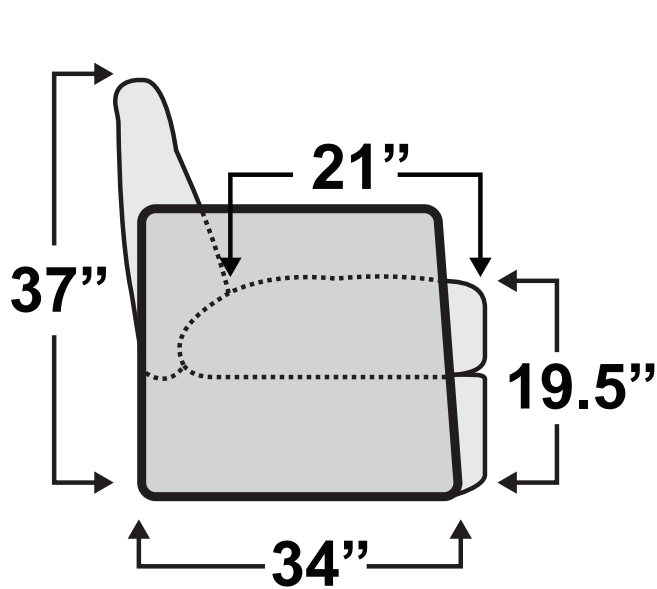

## De Leon Double Recliner

Measurements & Seat Dimensions

Minimum Distance Required from Wall: **1"**