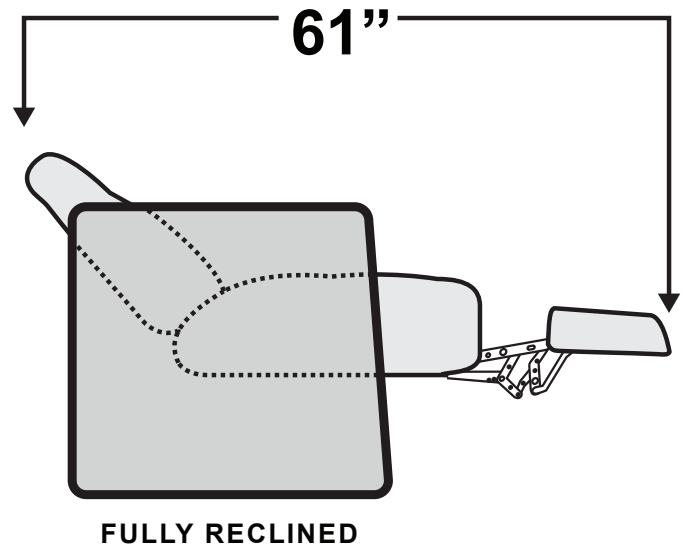

De Leon Double Recliner

Measurements & Seat Dimensions

Minimum Distance Required from Wall: **1"**