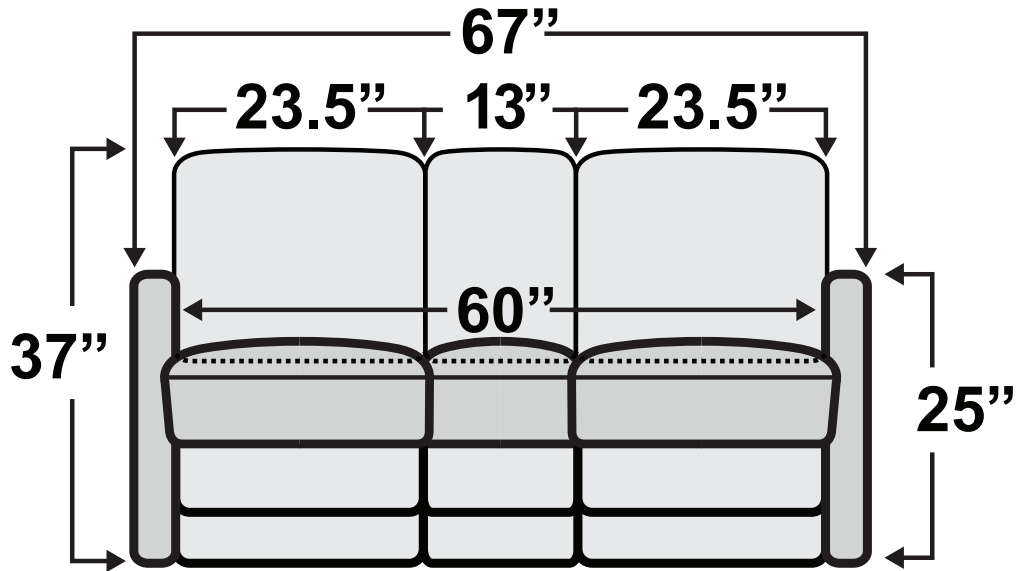

De Leon Double Recliner

Measurements & Seat Dimensions

Minimum Distance Required from Wall: **1"**