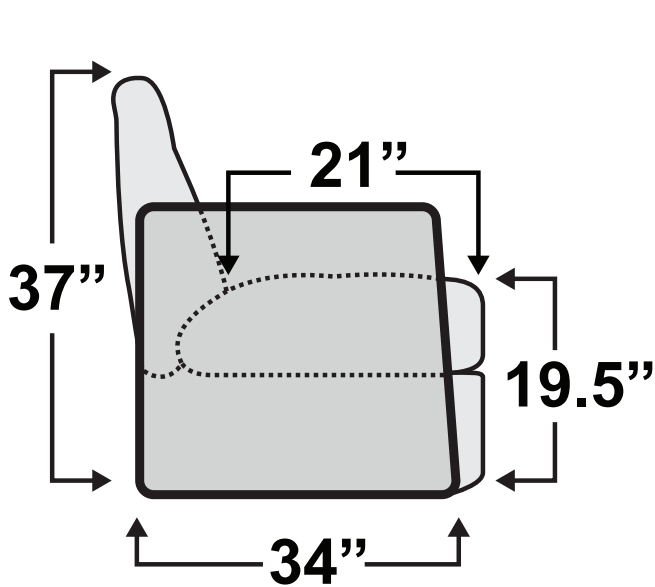

De Leon Double Recliner

Measurements & Seat Dimensions

Minimum Distance Required from Wall: **1"**