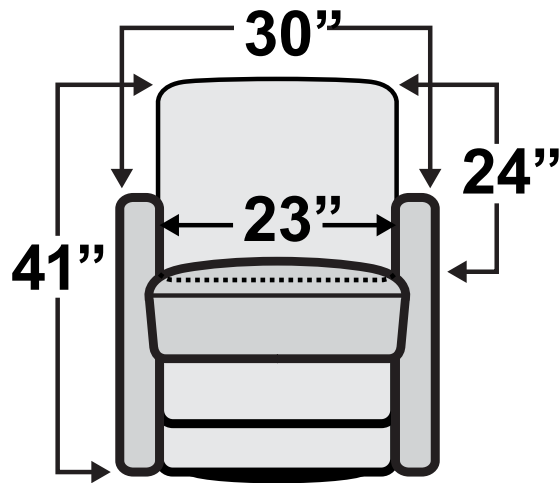

Concord Swivel Recliner

Measurements & Seat Dimensions

Minimum Distance Required from Wall: **5"**