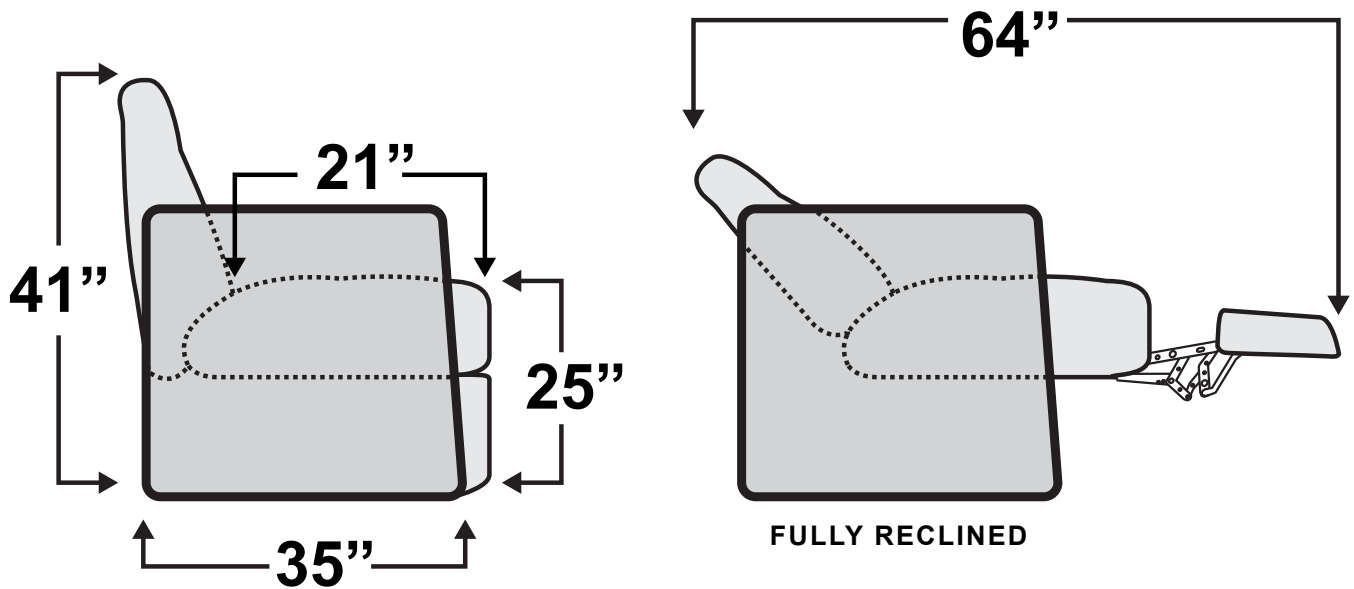

Concord Swivel Recliner

Measurements & Seat Dimensions

Minimum Distance Required from Wall: **5"**