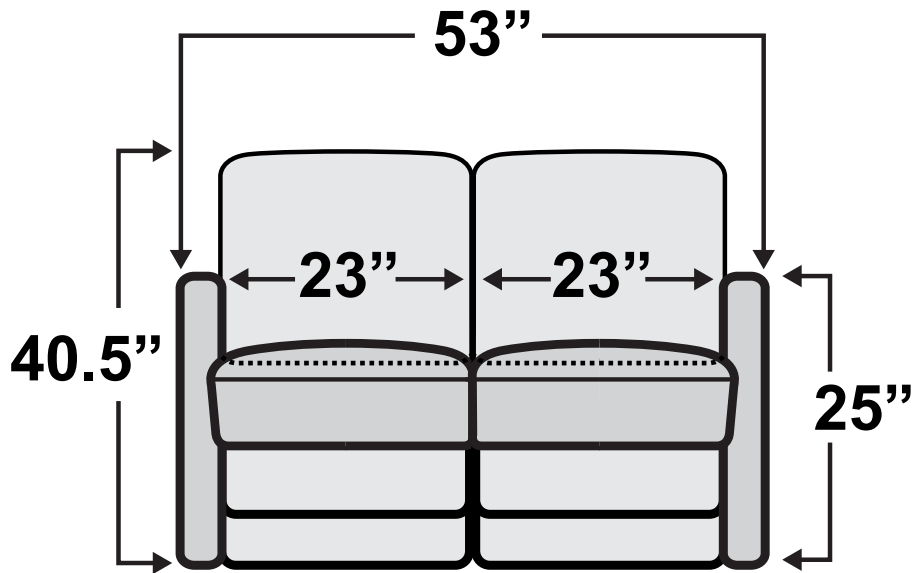

Concord Double Recliner Loveseat

Measurements & Seat Dimensions

Minimum Distance Required from Wall: **4.5"**