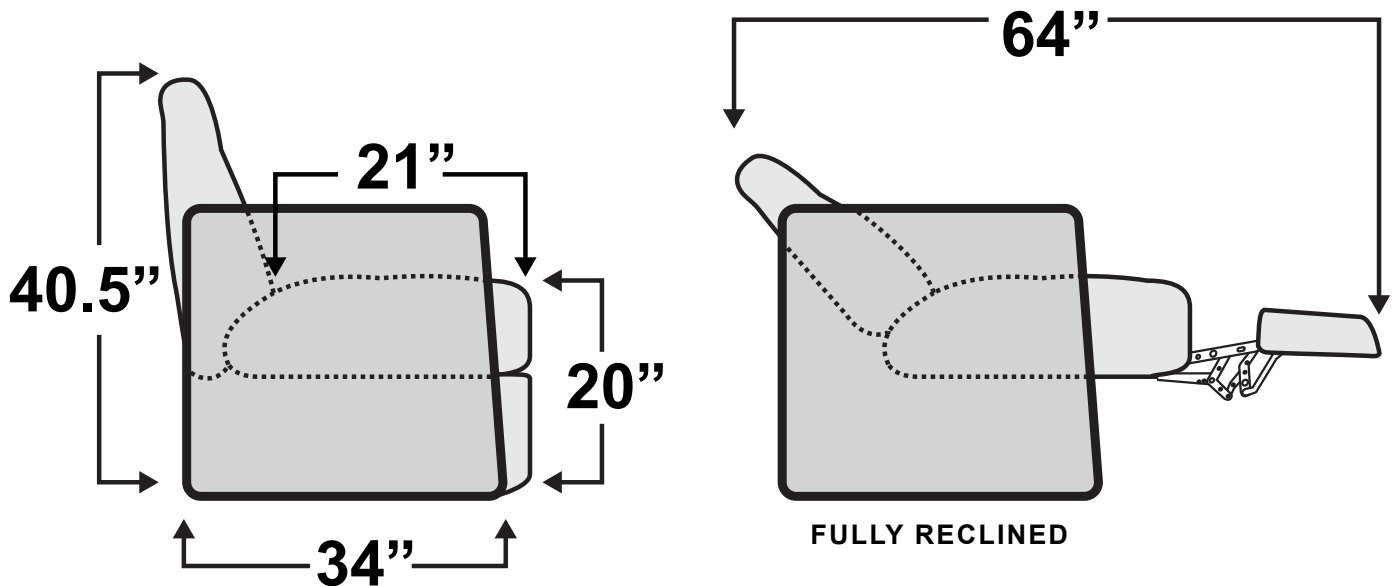

Concord Double Recliner Loveseat

Measurements & Seat Dimensions

Minimum Distance Required from Wall: **4.5"**