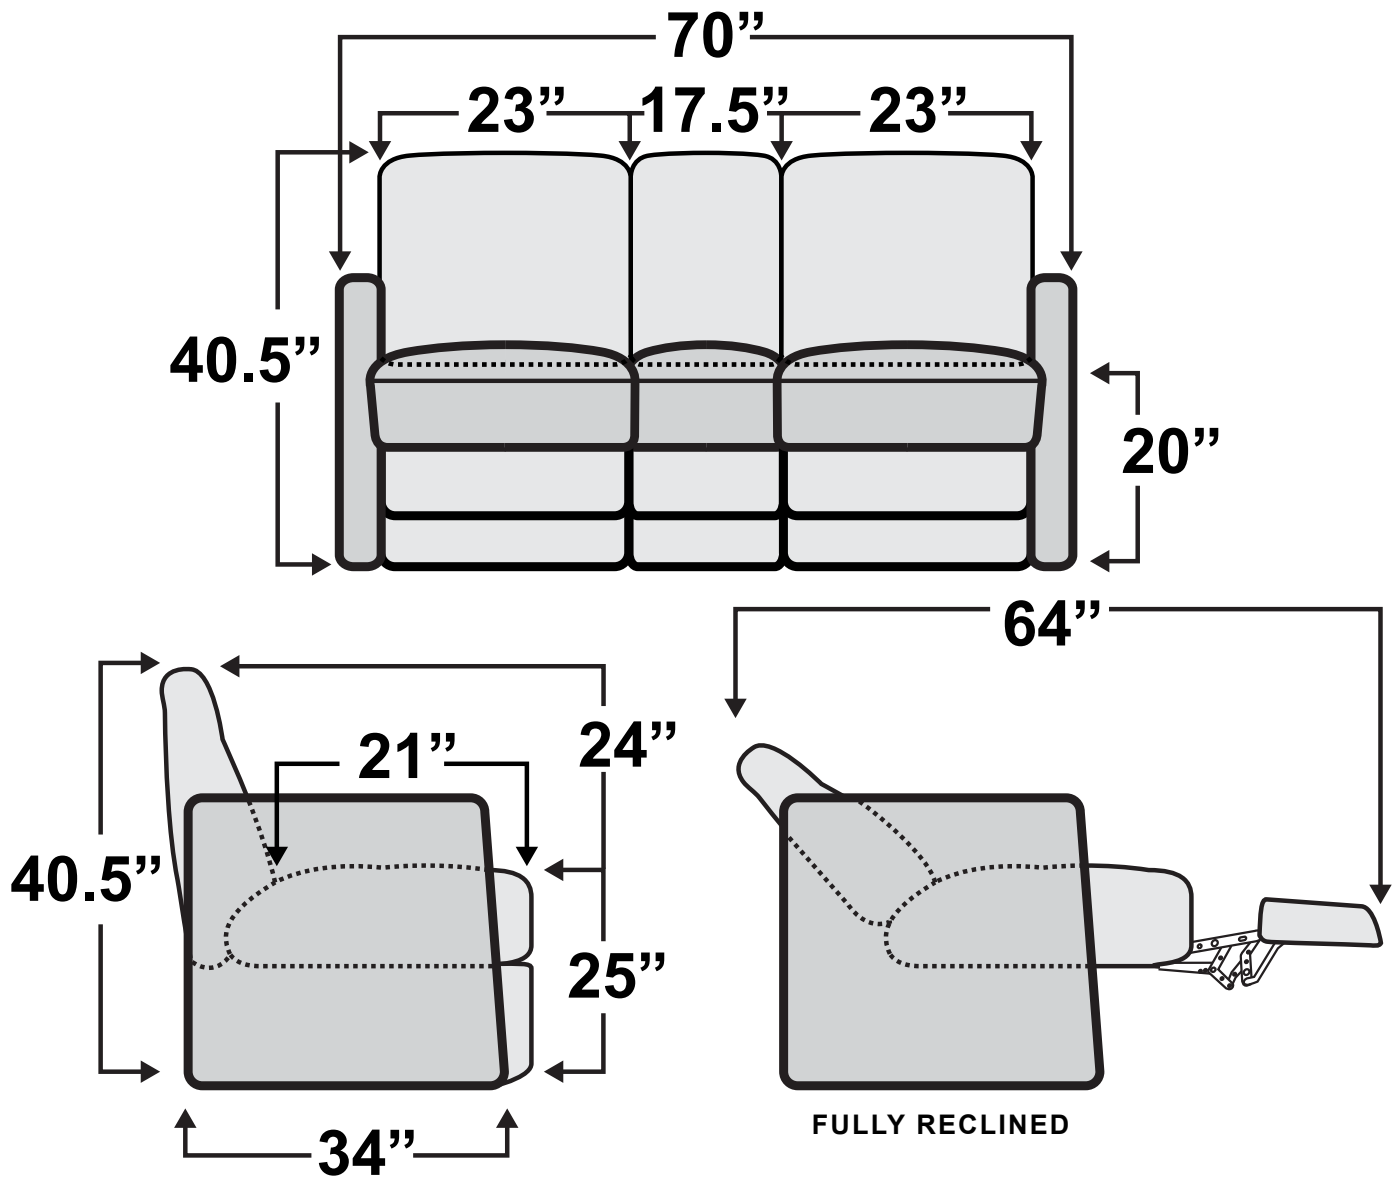

Concord Double Recliner

Measurements & Seat Dimensions

Minimum Distance Required from Wall: **4.5"**