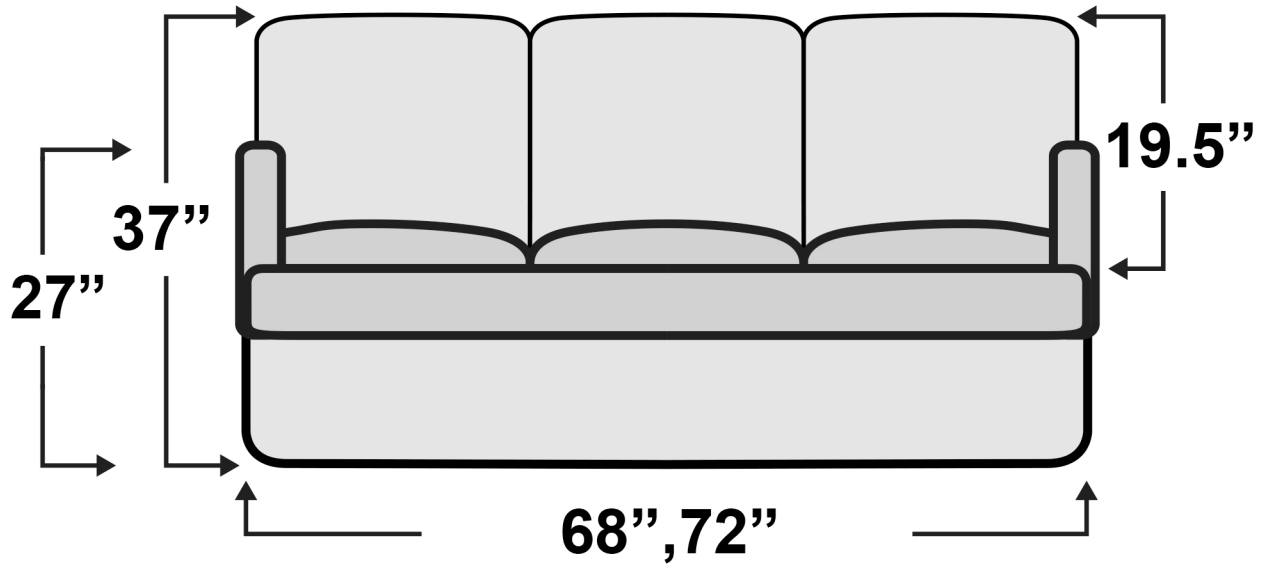

## Colorado Sofa Bed

### Measurements & Seat Dimensions

Minimum Distance Required from Wall: **2"**