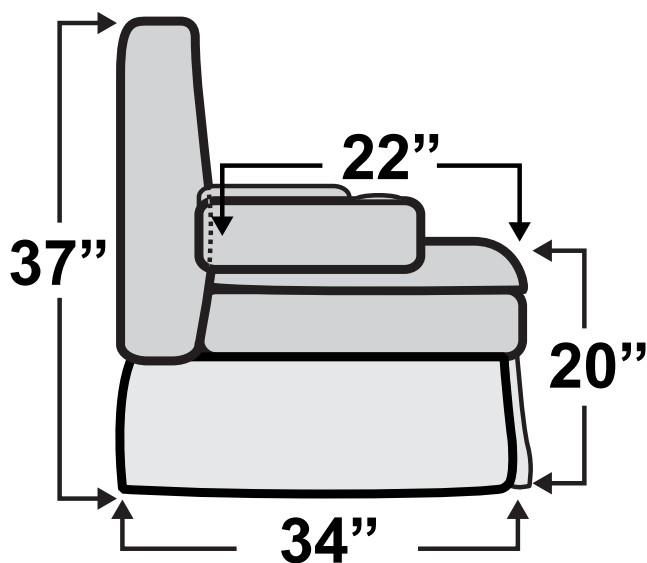

## Belmont Sofa Bed

Measurements & Seat Dimensions

Minimum Distance Required from Wall: **2.5"**