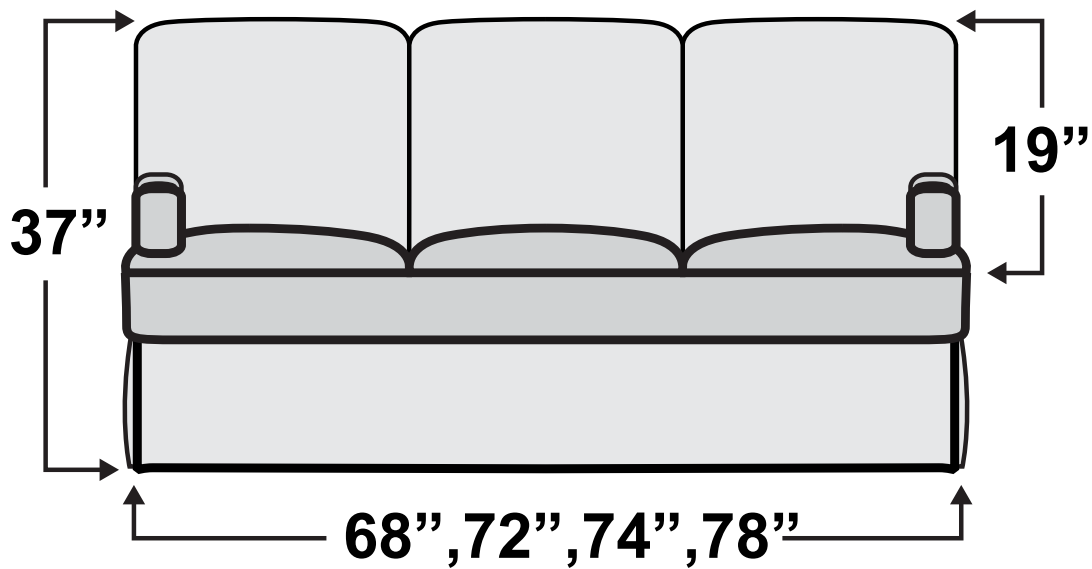

## Belmont Sofa Bed

Measurements & Seat Dimensions

Minimum Distance Required from Wall: **2.5"**