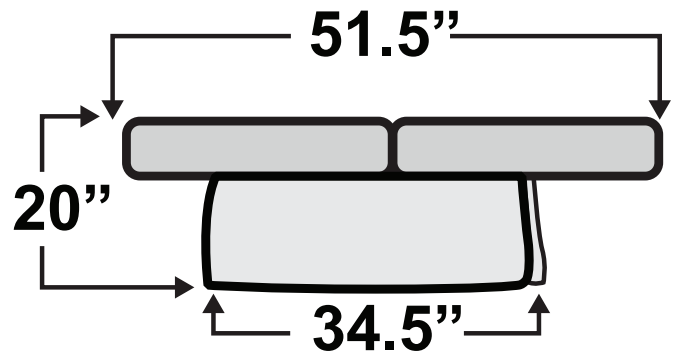

## Belmont Sofa Bed

### Measurements & Seat Dimensions

Minimum Distance Required from Wall: **1"**