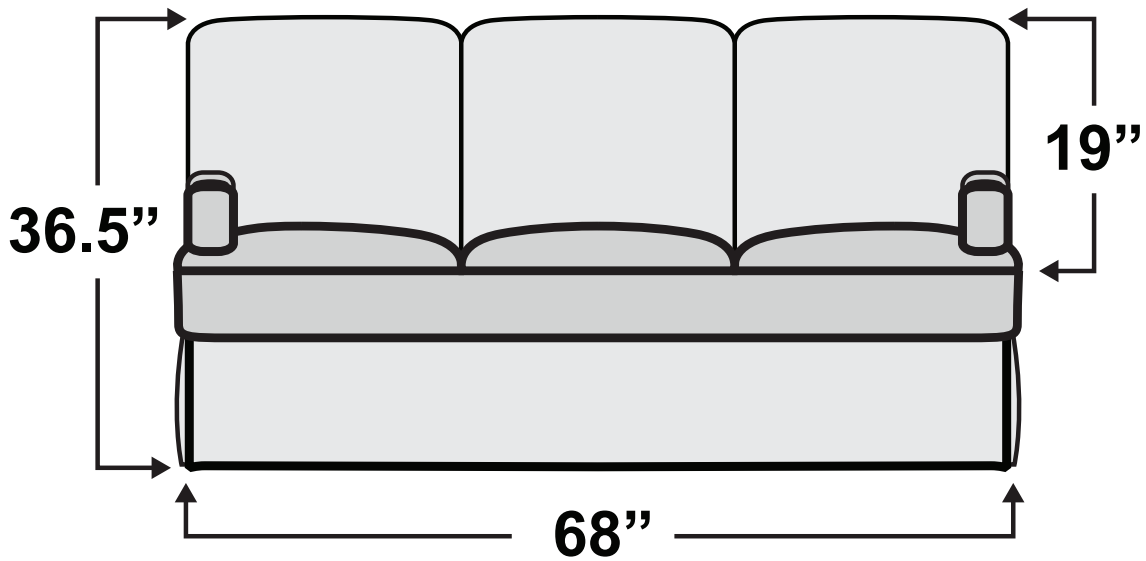

## Belmont Sofa Bed

### Measurements & Seat Dimensions

Minimum Distance Required from Wall: **1"**