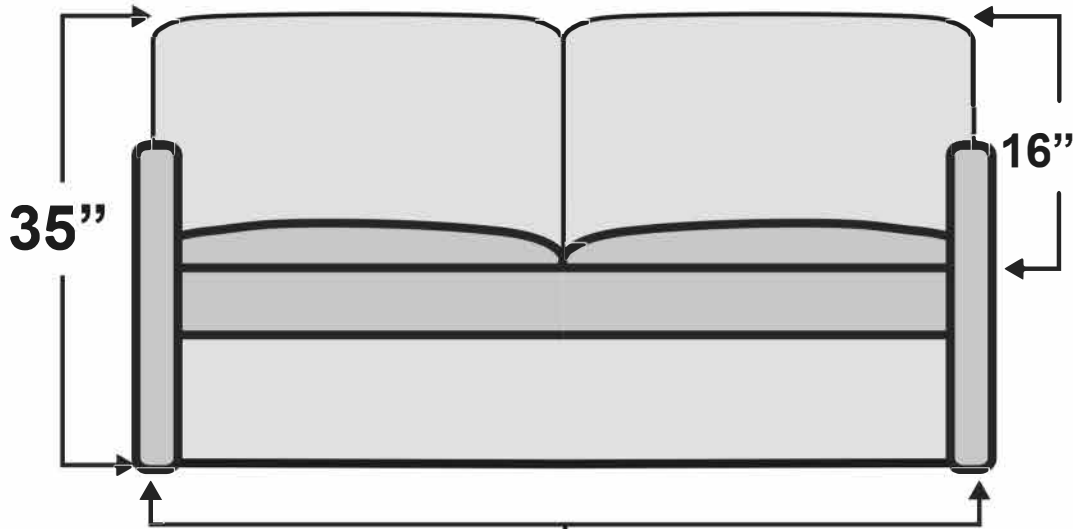

## Augusta Sofa Sleeper

Measurements & Seat Dimensions

<b>SOFA WIDTH</b>	60"	68", 74"	78"
<b>MATRESS SIZE</b>	TWIN	FULL	QUEEN