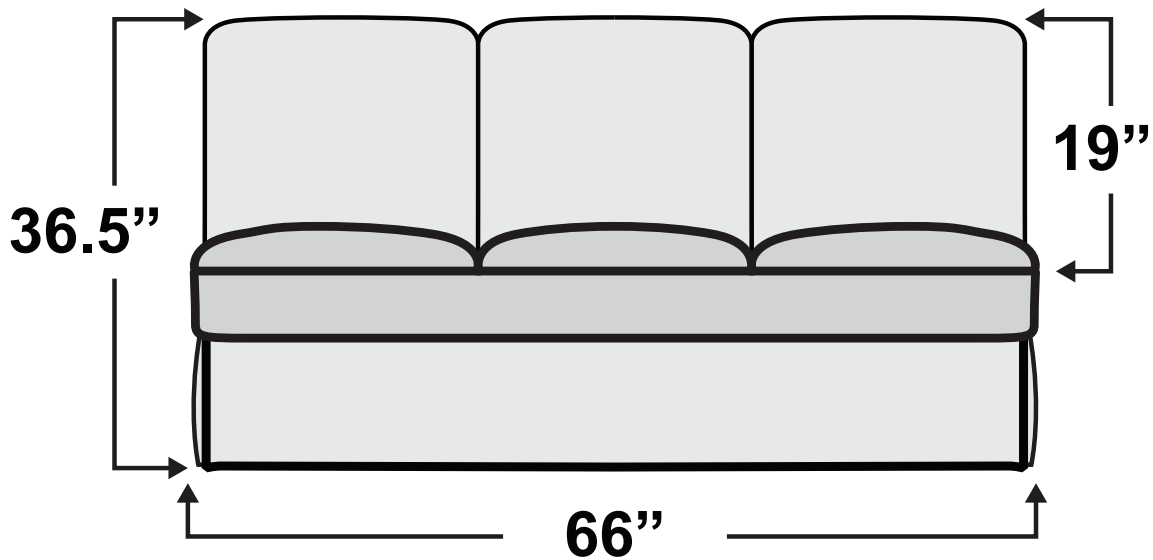

QUALITEX

Comfort on the Go

HAVE QUESTIONS? Call us toll-free!

800-454-1801

Alante Sofa Bed

Measurements & Seat Dimensions

Minimum Distance Required from Wall: **1"**