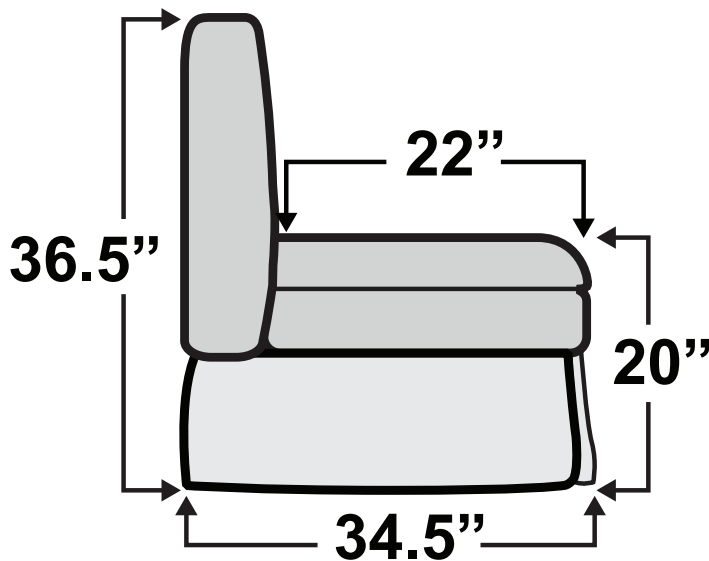

QUALITEX

Comfort on the Go

HAVE QUESTIONS? Call us toll-free!

800-454-1801

Alante Sofa Bed

Measurements & Seat Dimensions

Minimum Distance Required from Wall: **1"**