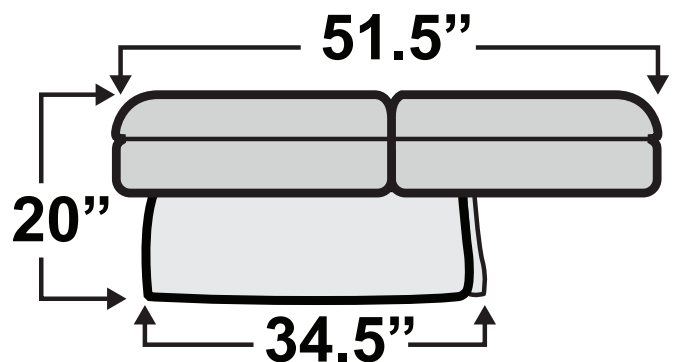

QUALITEX

Comfort on the Go

HAVE QUESTIONS? Call us toll-free!

800-454-1801

Alante Sofa Bed

Measurements & Seat Dimensions

Minimum Distance Required from Wall: **1"**