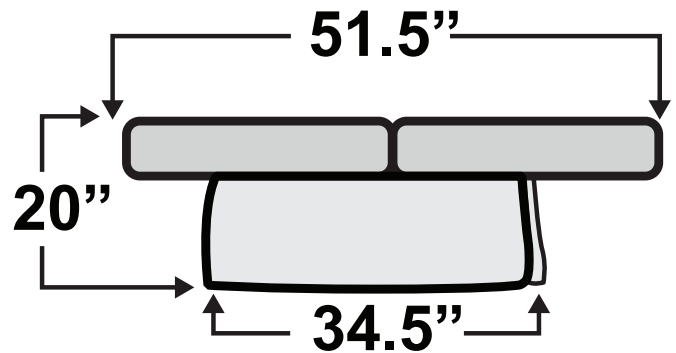

HAVE QUESTIONS? Call us toll-free!

800-454-1801

Modesto Sofa Bed

Measurements & Seat Dimensions

Minimum Distance Required from Wall: **1"**