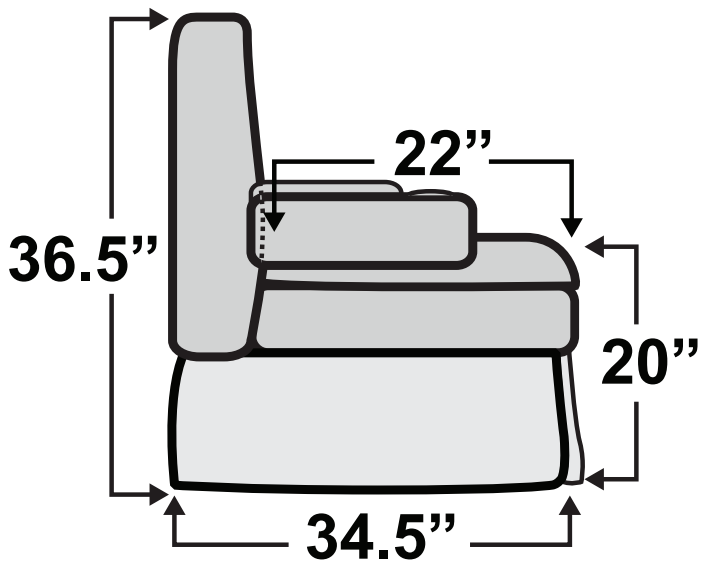

HAVE QUESTIONS? Call us toll-free!

800-454-1801

Modesto Sofa Bed

Measurements & Seat Dimensions

Minimum Distance Required from Wall: **1"**