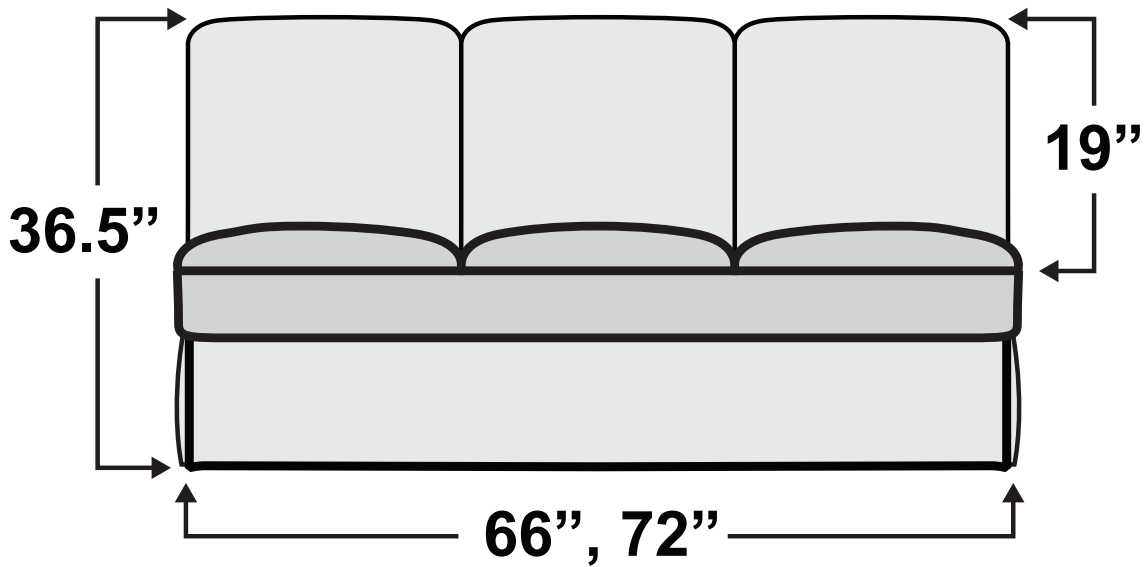

HAVE QUESTIONS? Call us toll-free!

800-454-1801

Modesto Sofa Bed

Measurements & Seat Dimensions

Minimum Distance Required from Wall: **1"**