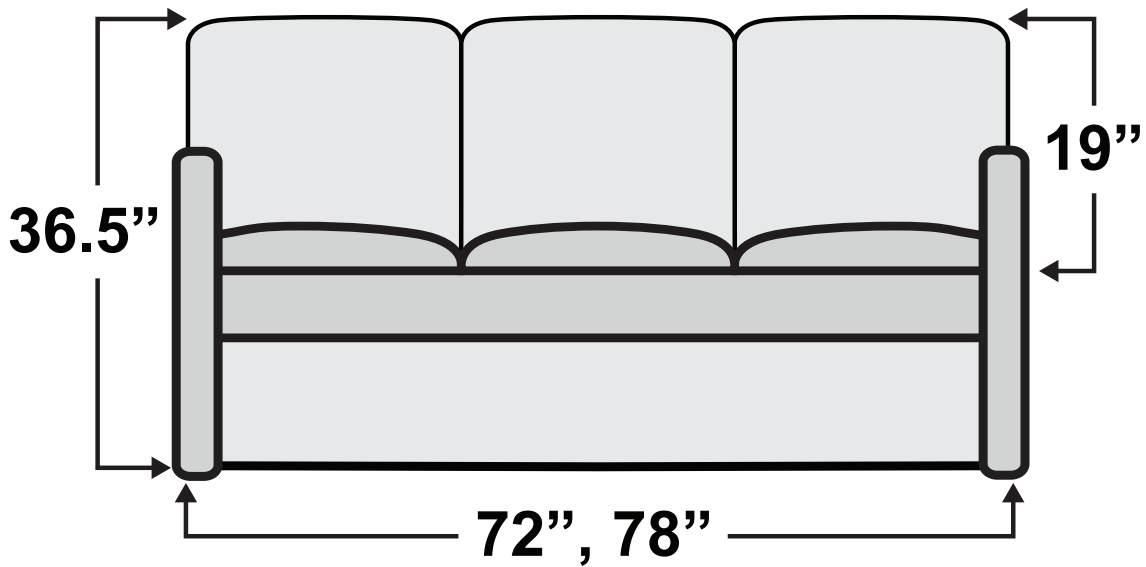

HAVE QUESTIONS? Call us toll-free!

800-454-1801

Modesto DX Sofa Bed

Measurements & Seat Dimensions

Minimum Distance Required from Wall: **1"**