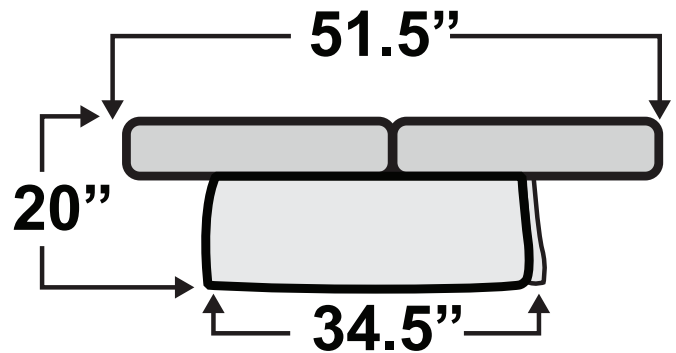

HAVE QUESTIONS? Call us toll-free!

800-454-1801

Modesto DX Sofa Bed

Measurements & Seat Dimensions

Minimum Distance Required from Wall: **1"**