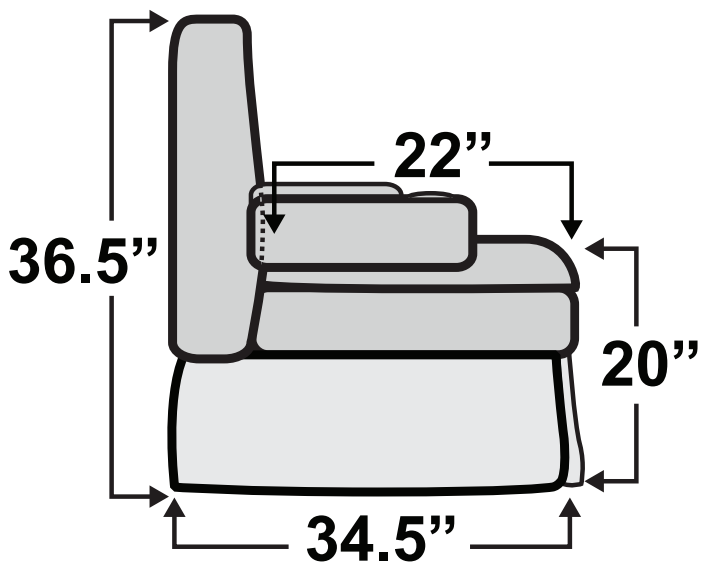

HAVE QUESTIONS? Call us toll-free!

800-454-1801

Modesto DX Sofa Bed

Measurements & Seat Dimensions

Minimum Distance Required from Wall: **1"**