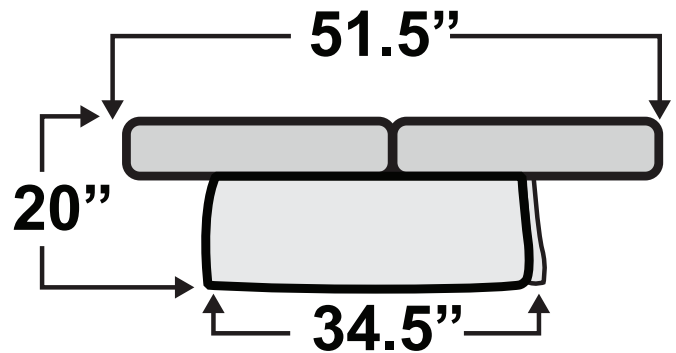

## Hampton Console Sofa Bed

Measurements & Seat Dimensions

Minimum Distance Required from Wall: **1"**