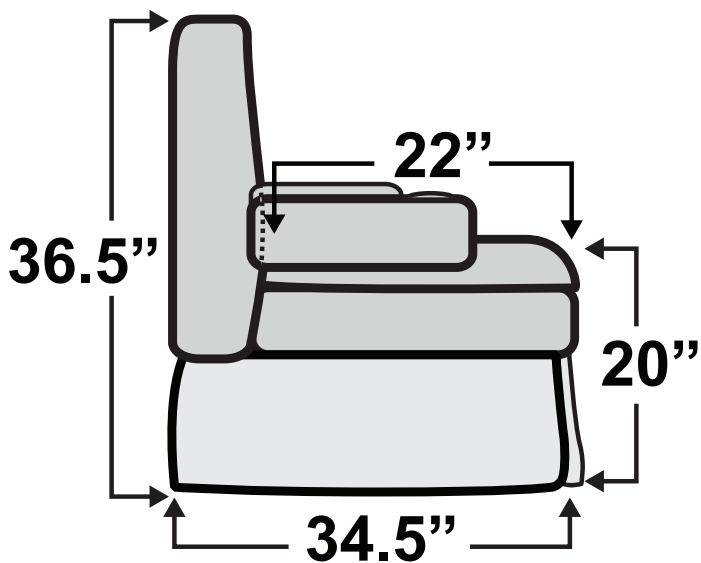

## Hampton Console Sofa Bed

Measurements & Seat Dimensions

Minimum Distance Required from Wall: **1"**