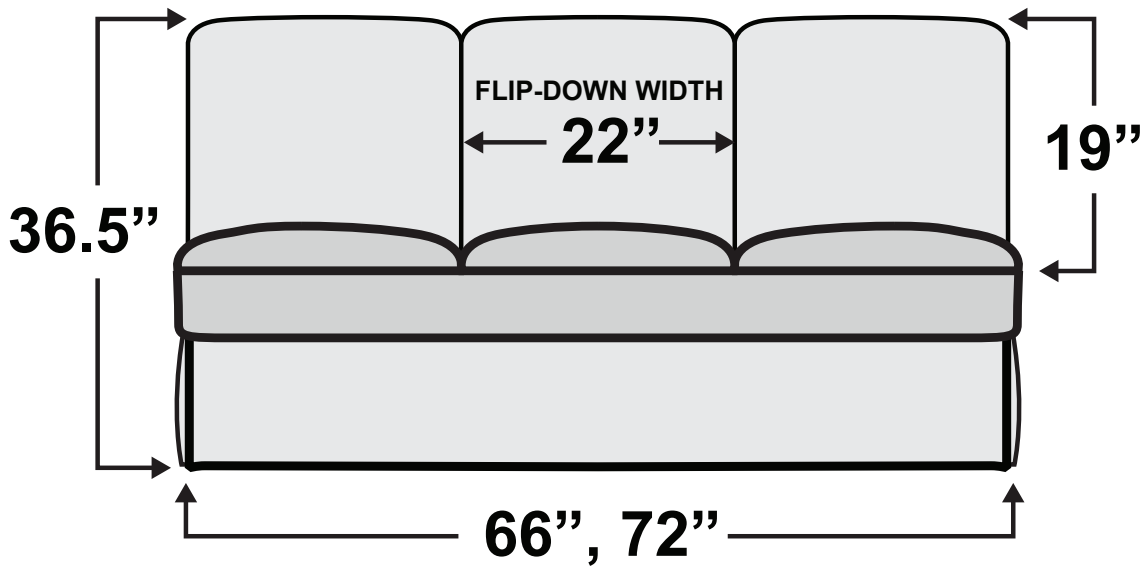

## Hampton Console Sofa Bed

Measurements & Seat Dimensions

Minimum Distance Required from Wall: **1"**