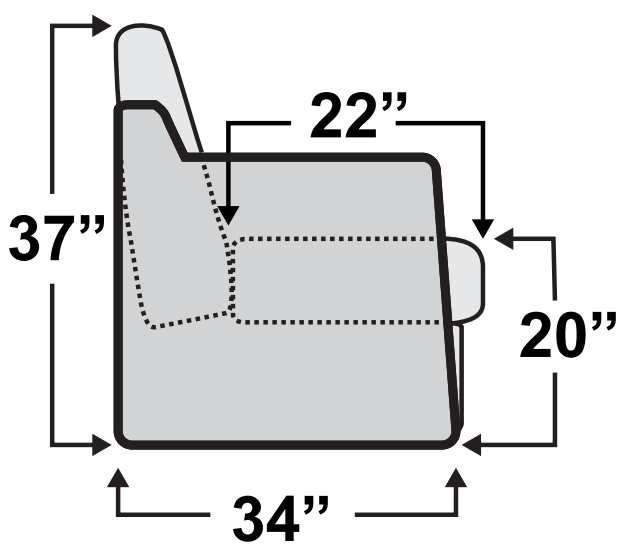

Modesto II Sofa Bed

Measurements & Seat Dimensions

Minimum Distance Required from Wall: **2.5"**