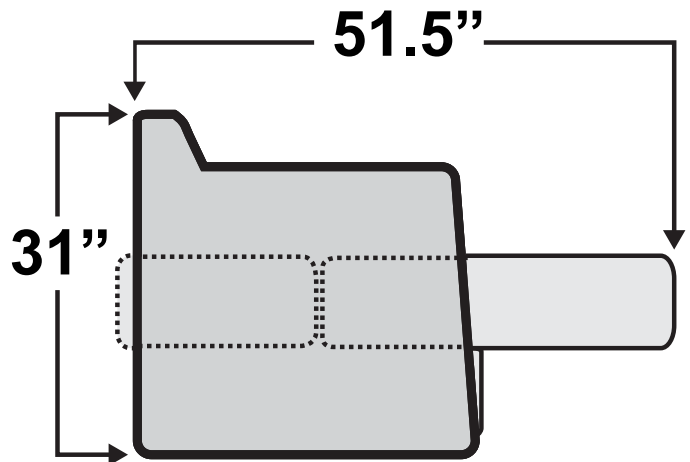

Modesto II Sofa Bed

Measurements & Seat Dimensions

Minimum Distance Required from Wall: **2.5"**