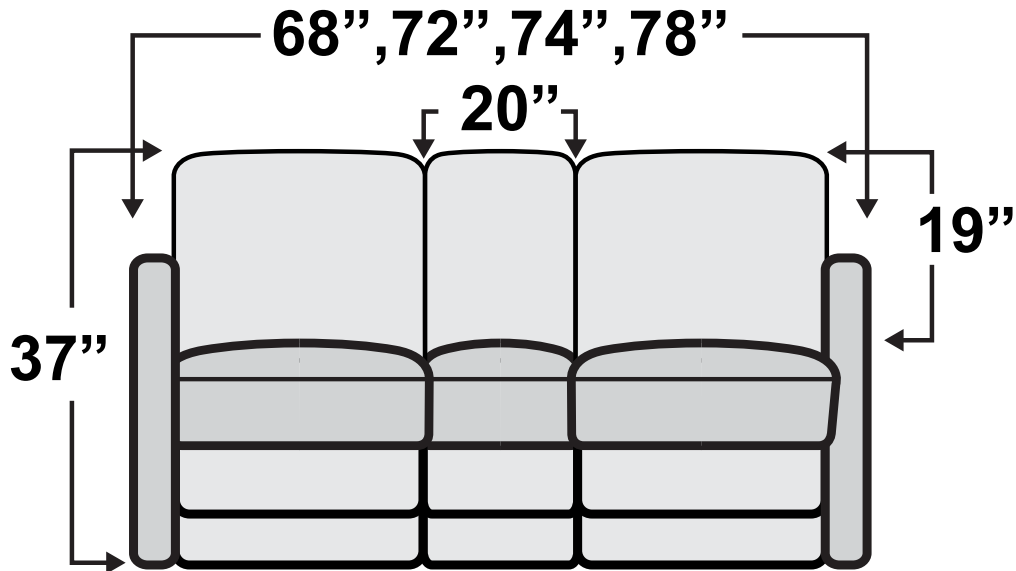

Modesto II Sofa Bed

Measurements & Seat Dimensions

Minimum Distance Required from Wall: **2.5"**