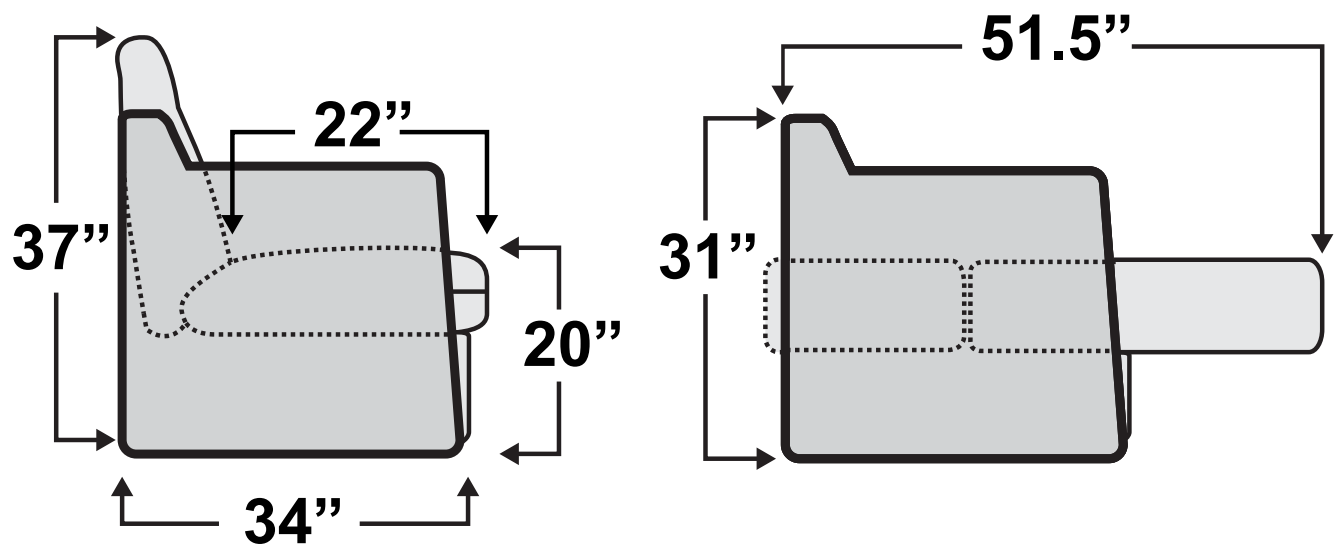

Hampton II Sofa Bed

Measurements & Seat Dimensions

Minimum Distance Required from Wall: **2.5"**