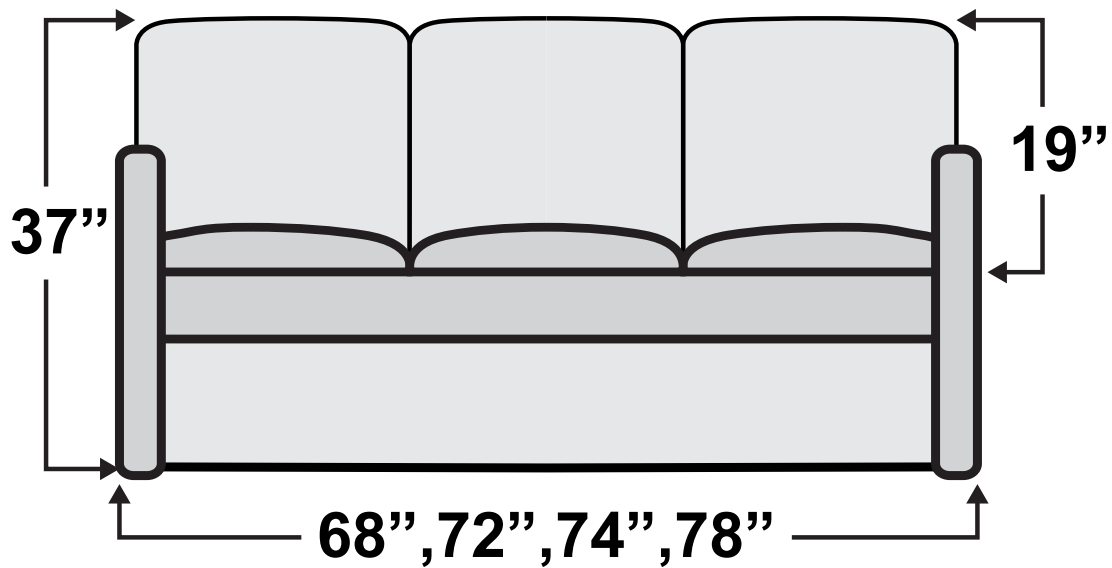

Hampton II Sofa Bed

Measurements & Seat Dimensions

Minimum Distance Required from Wall: **2.5"**