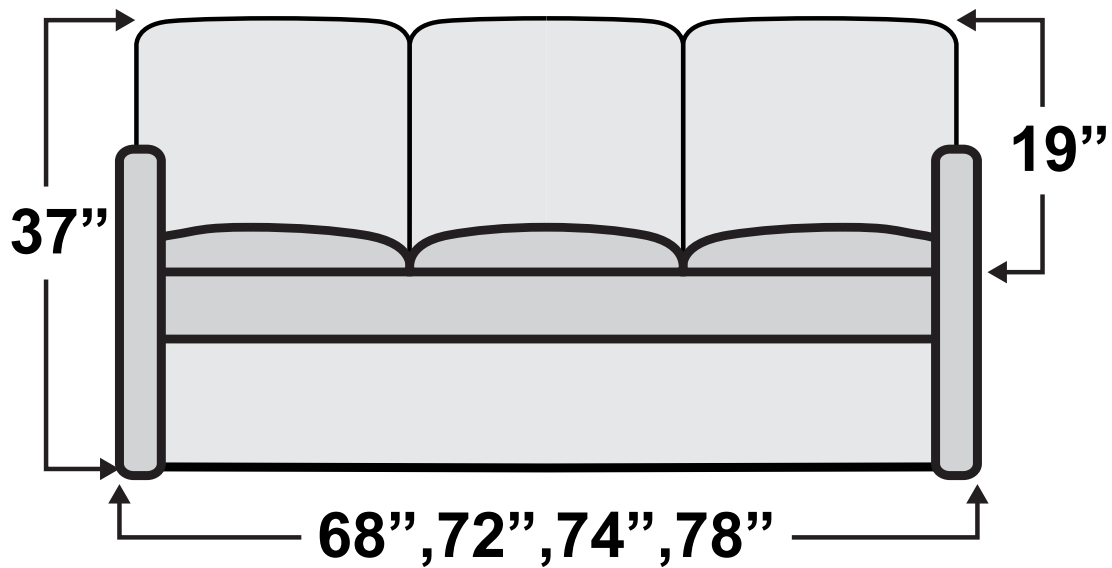

## Frontier II Sofa Bed

Measurements & Seat Dimensions

Minimum Distance Required from Wall: **2.5"**