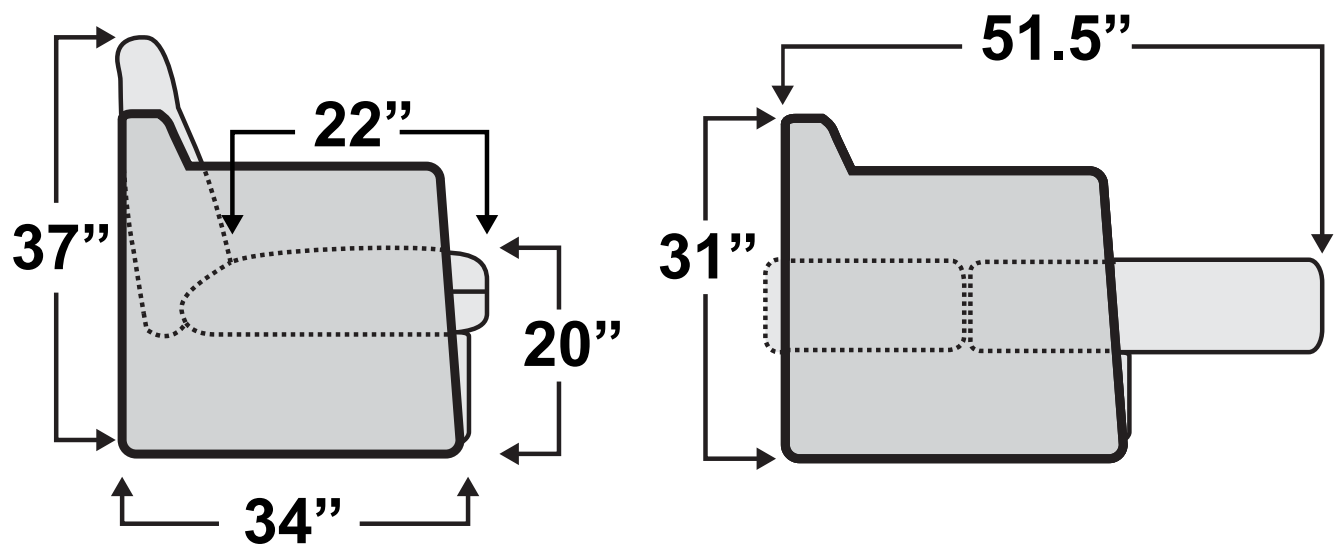

## Frontier II Sofa Bed

Measurements & Seat Dimensions

Minimum Distance Required from Wall: **2.5"**