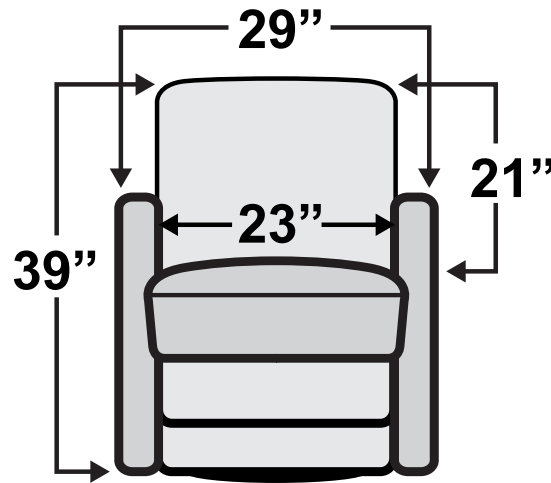

Alante Swivel Recliner

Measurements & Seat Dimensions

Minimum Distance Required from Wall: **2"**