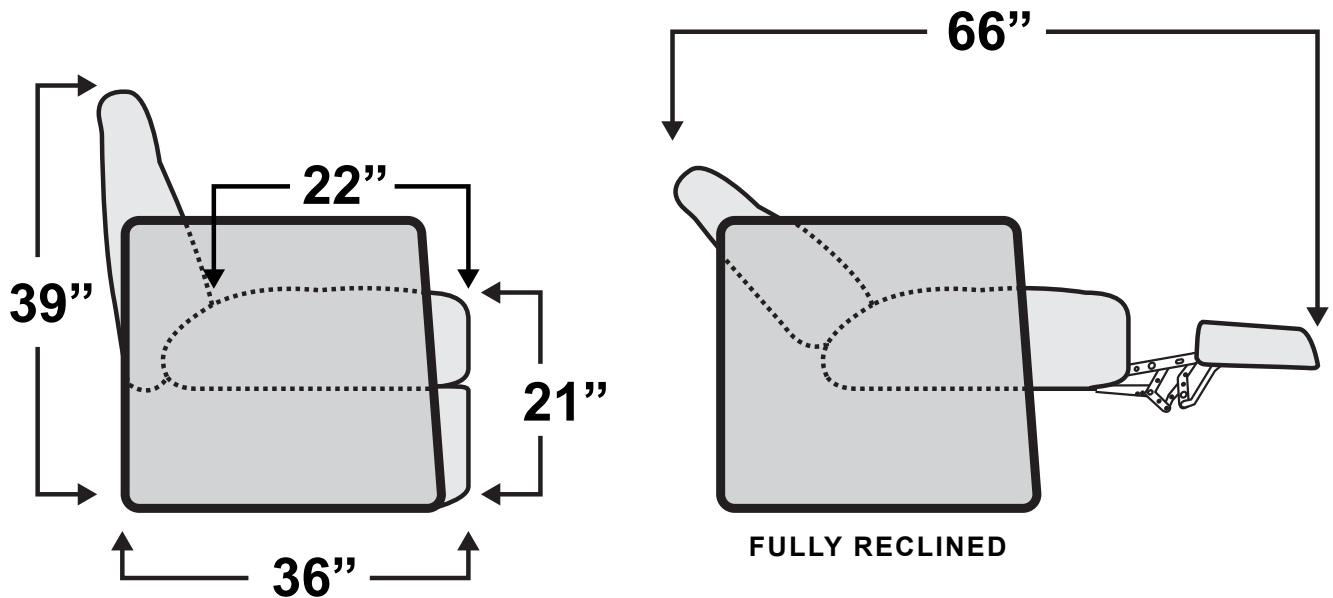

Alante Swivel Recliner

Measurements & Seat Dimensions

Minimum Distance Required from Wall: **2"**